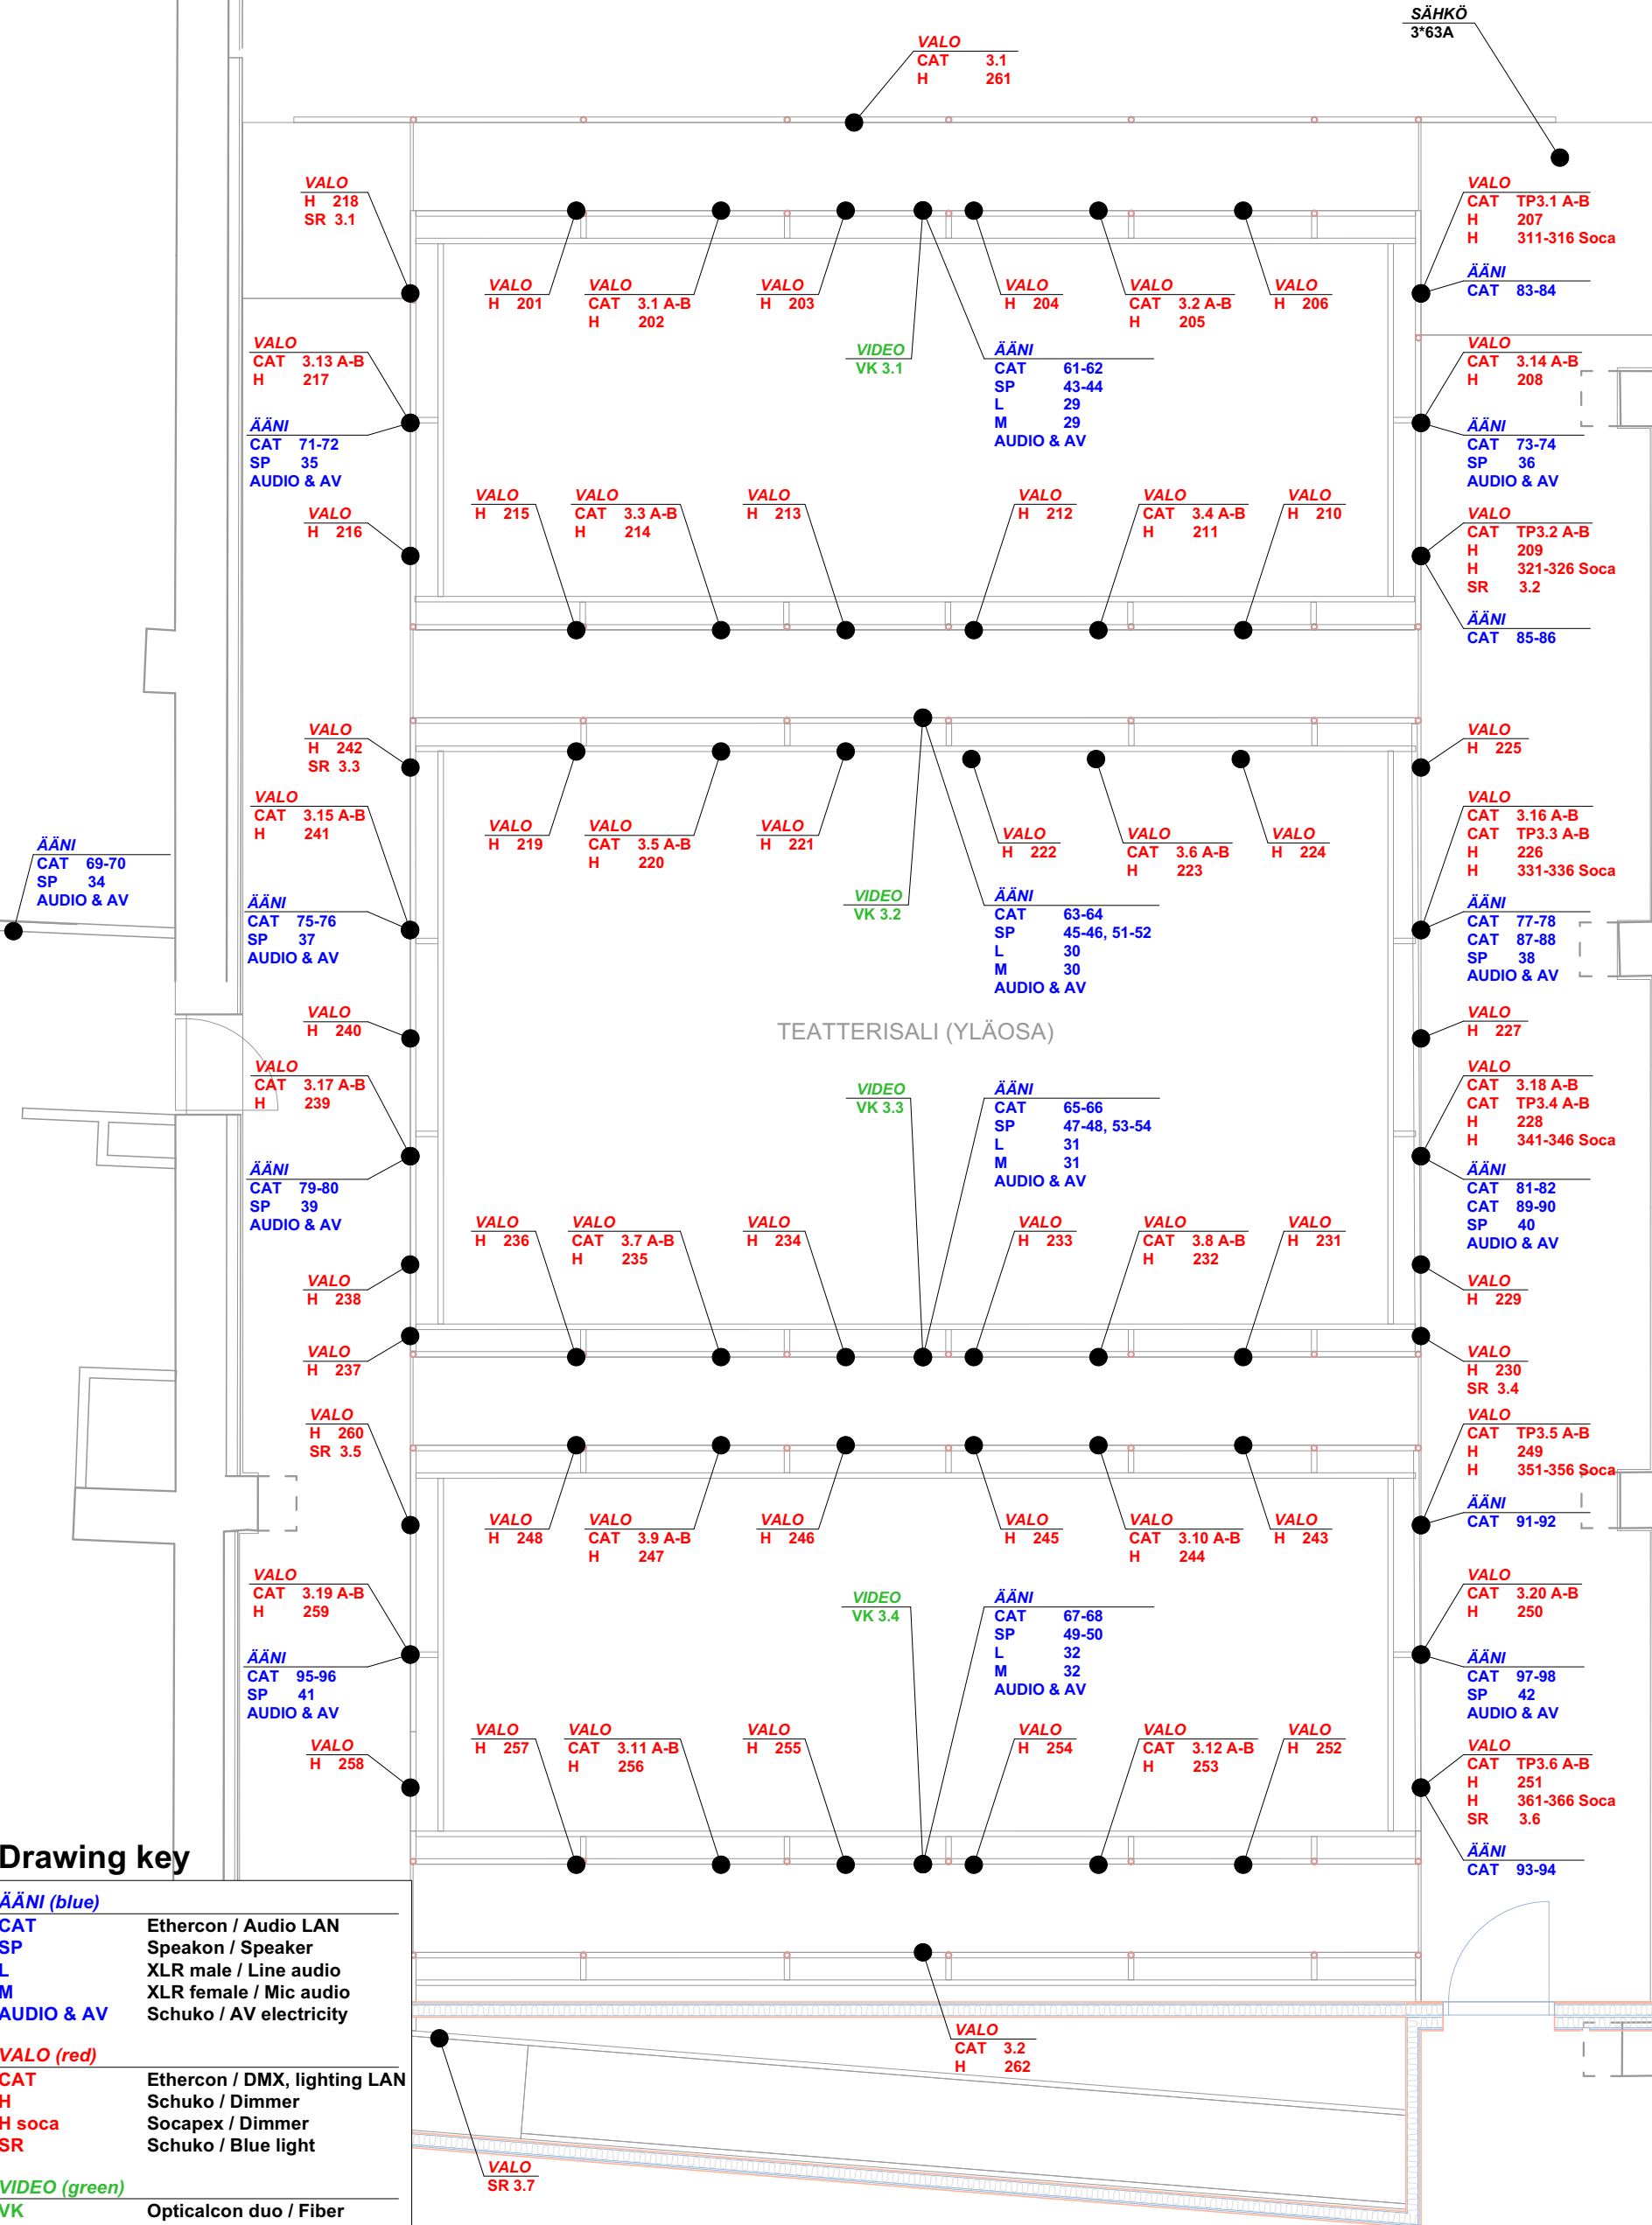

1000mm

Drawing key

ÄÄNI (blue)	Ethercon / Audio LAN Speaker / Speaker XLR male / Line audio XLR female / Mic audio Schuko / AV electricity
VALO (red)	Ethercon / DMX, lighting LAN Schuko / Dimmer Socapex / Dimmer Schuko / Blue light
VIDEO (green)	Opticalcon duo / Fiber