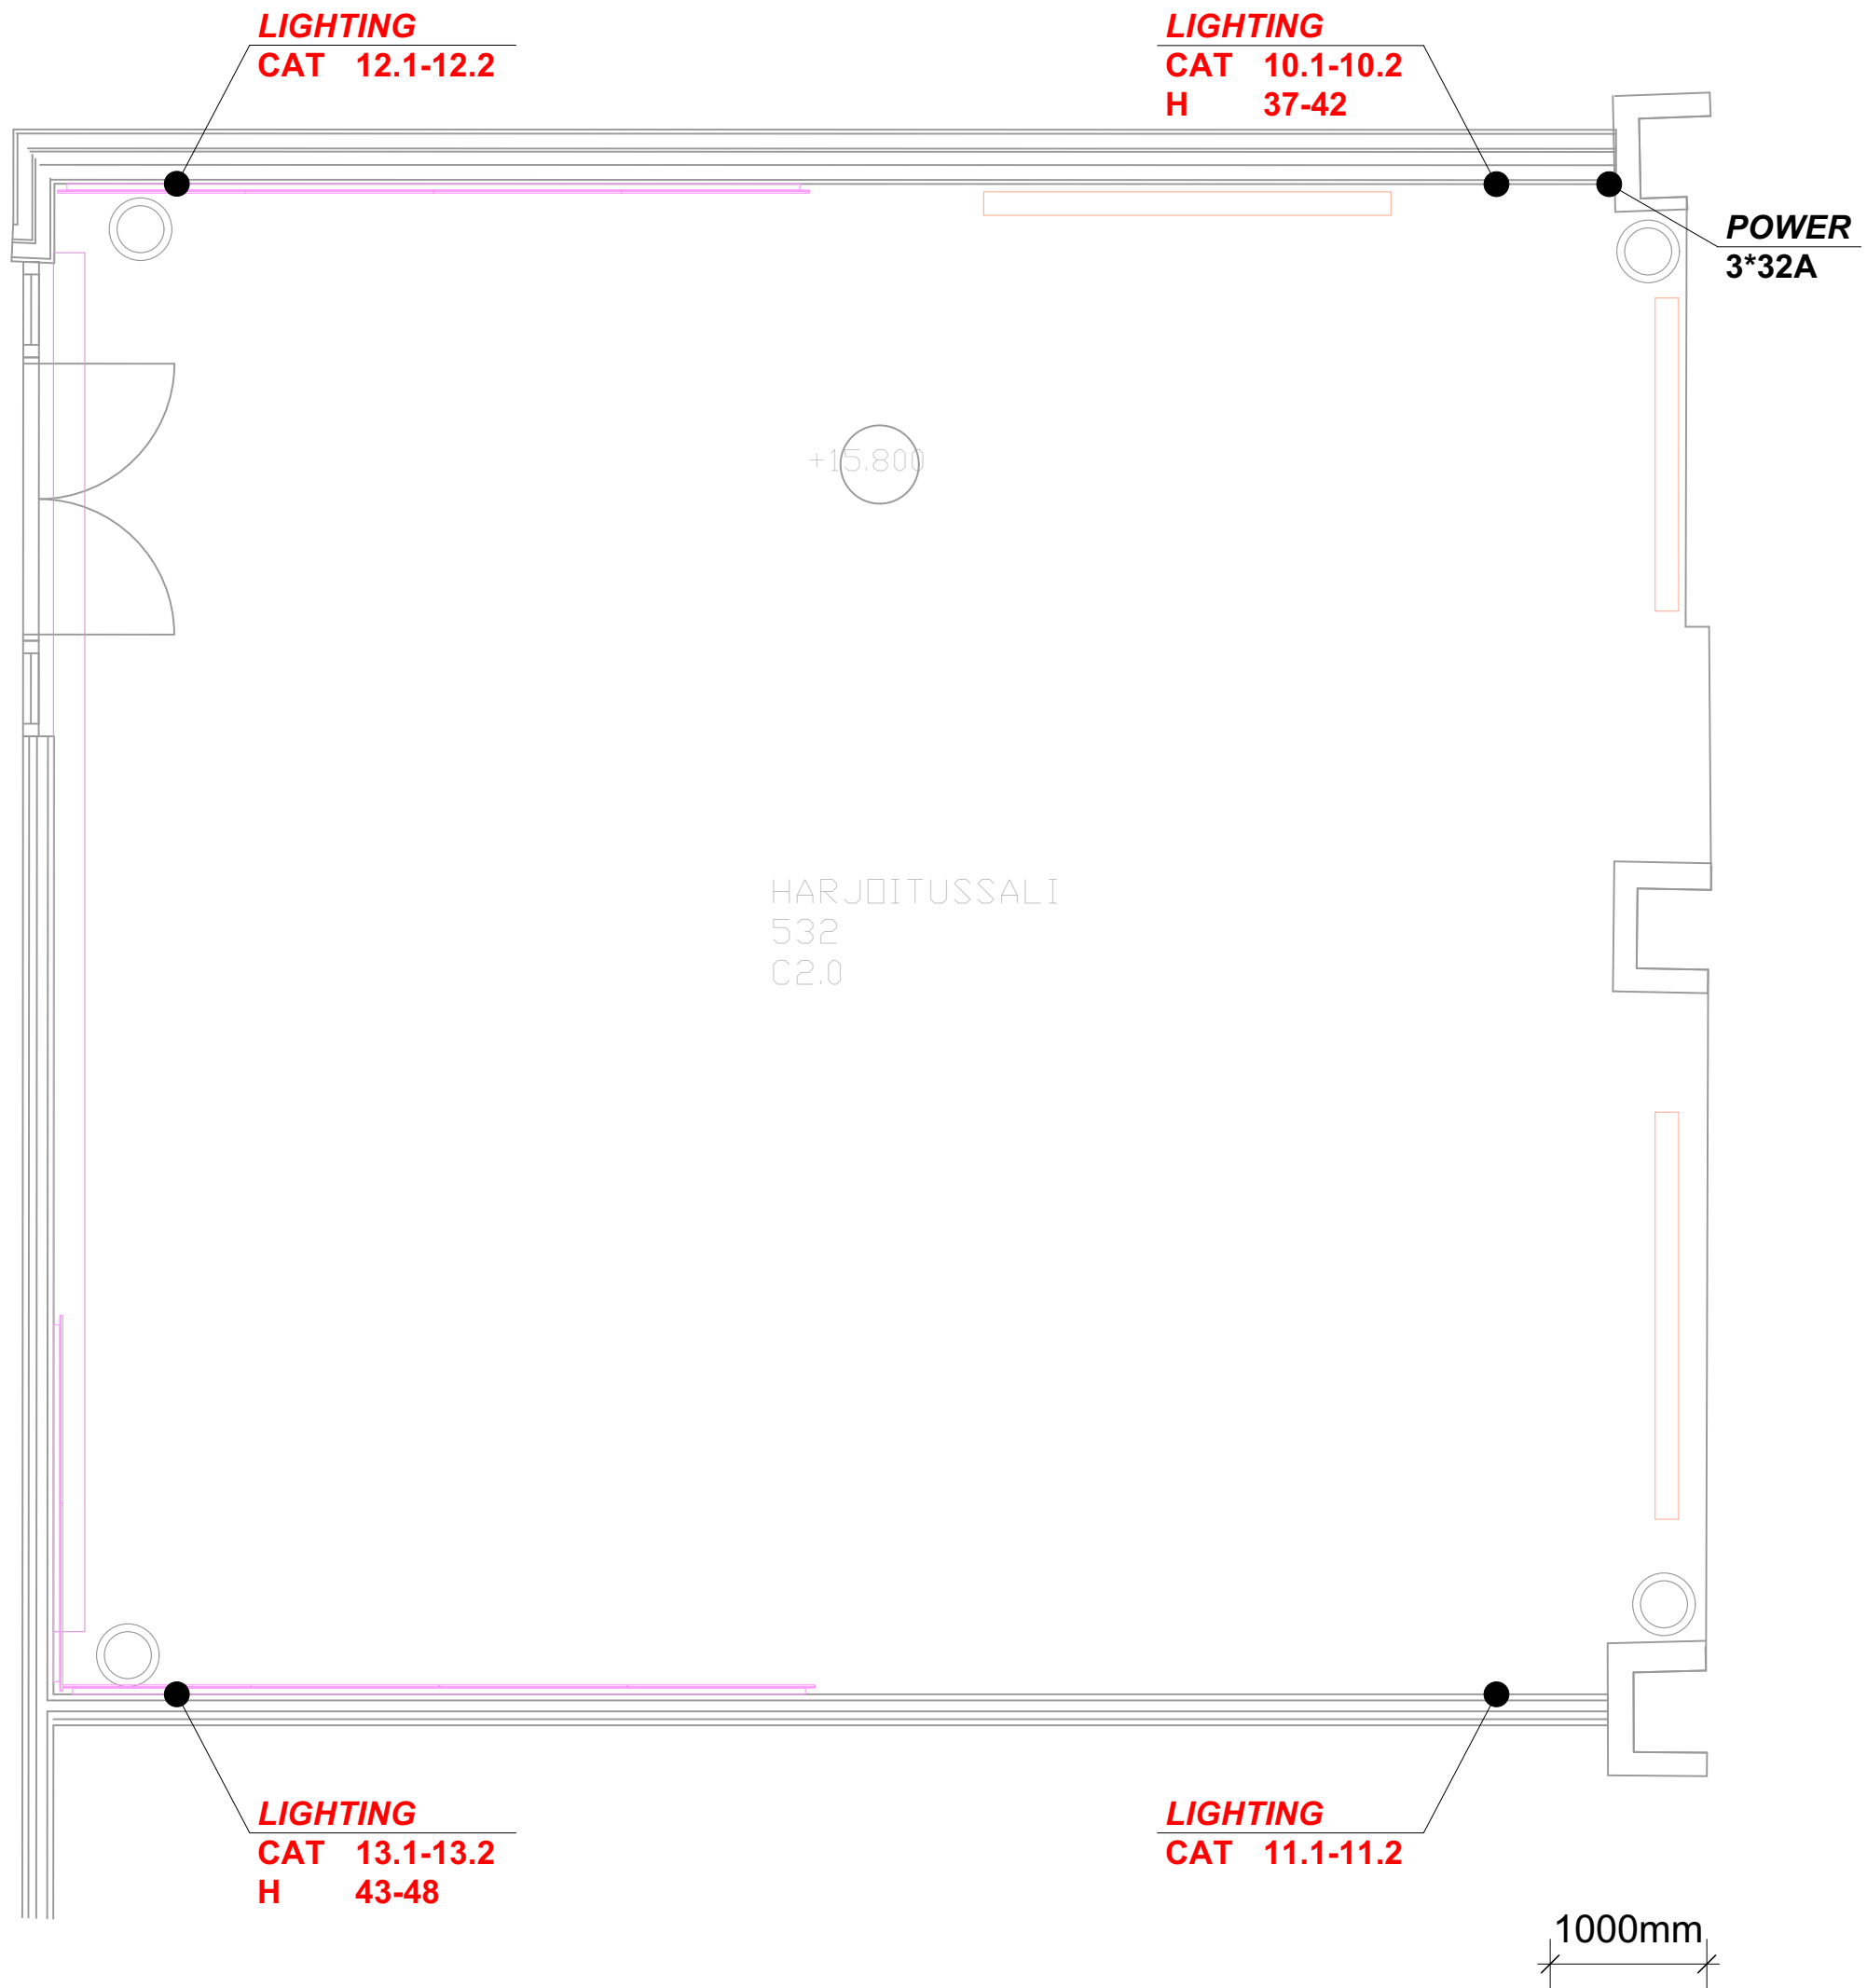

BLACKBOX 532

Floor Lighting

Drawing key

AUDIO (blue)	
CAT	Ethercon / Audio LAN
SP	Speakon / Speaker
L	XLR male / Line audio
M	XLR female / Mic audio
AUDIO & AV	Schuko / AV electricity
LIGHTING (red)	
CAT	Ethercon / DMX, lighting LAN
H	Schuko / Dimmer channel
VIDEO (green)	
VK	Opticalcon duo / Fiber

AKUKON

Hiomotie 19
Akukon Oy 00380 HELSINKI tel +358103200700

DESIGNER DRAWN BY DATE
LPi 26.4.2024

PROJECT
Taideyliopiston Teatterikorkeakoulu
Haapaniemenkatu 6
00530 Helsinki

DRAWING CONTENT
BLACKBOX 532 Floor lighting

SCALE
1:45

DRAWING TYPE
USER DOCUMENT

FILE
240645-31x Blackboxit ja valkoinen studio.vwx

XREF
Harjoitussali 532 B

DRAWING NUMBER
240645-311-3

REVISION