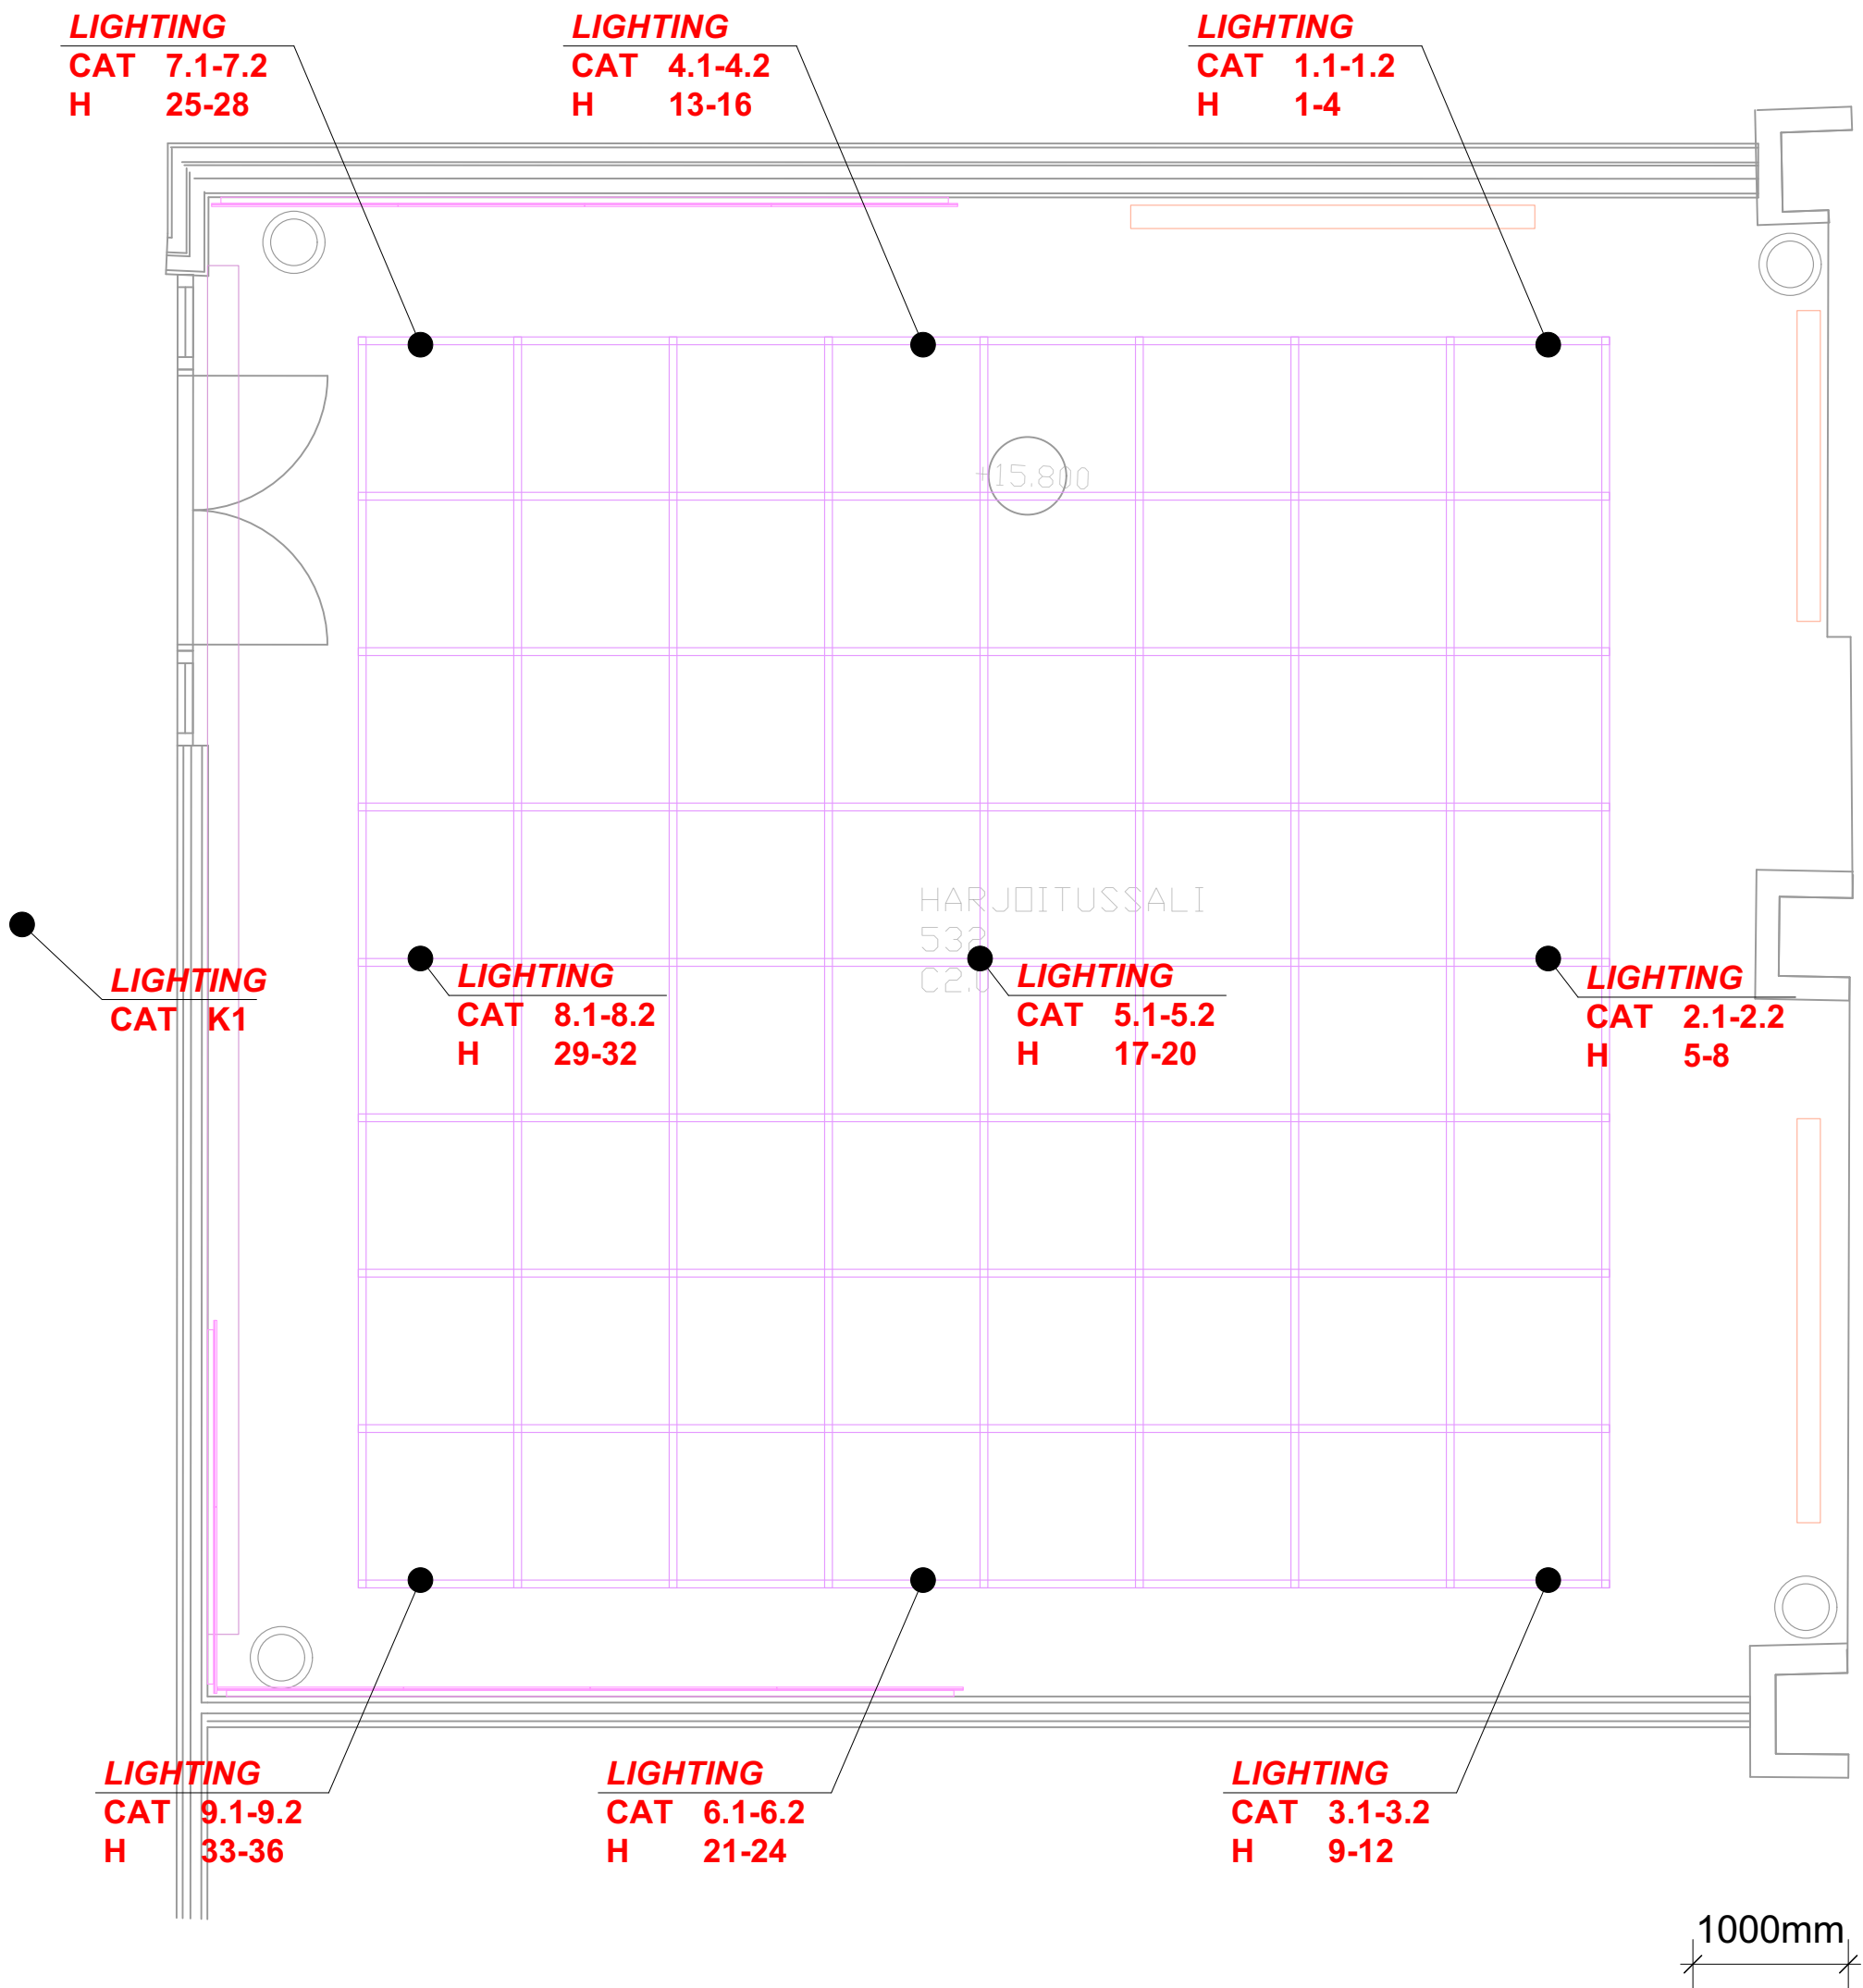

# BLACKBOX 532

## Ceiling Lighting

### Drawing key

<b>AUDIO (blue)</b>	
CAT	Ethercon / Audio LAN
SP	Speakon / Speaker
L	XLR male / Line audio
M	XLR female / Mic audio
AUDIO & AV	Schuko / AV electricity
<b>LIGHTING (red)</b>	
CAT	Ethercon / DMX, lighting LAN
H	Schuko / Dimmer channel
<b>VIDEO (green)</b>	
VK	Opticalcon duo / Fiber