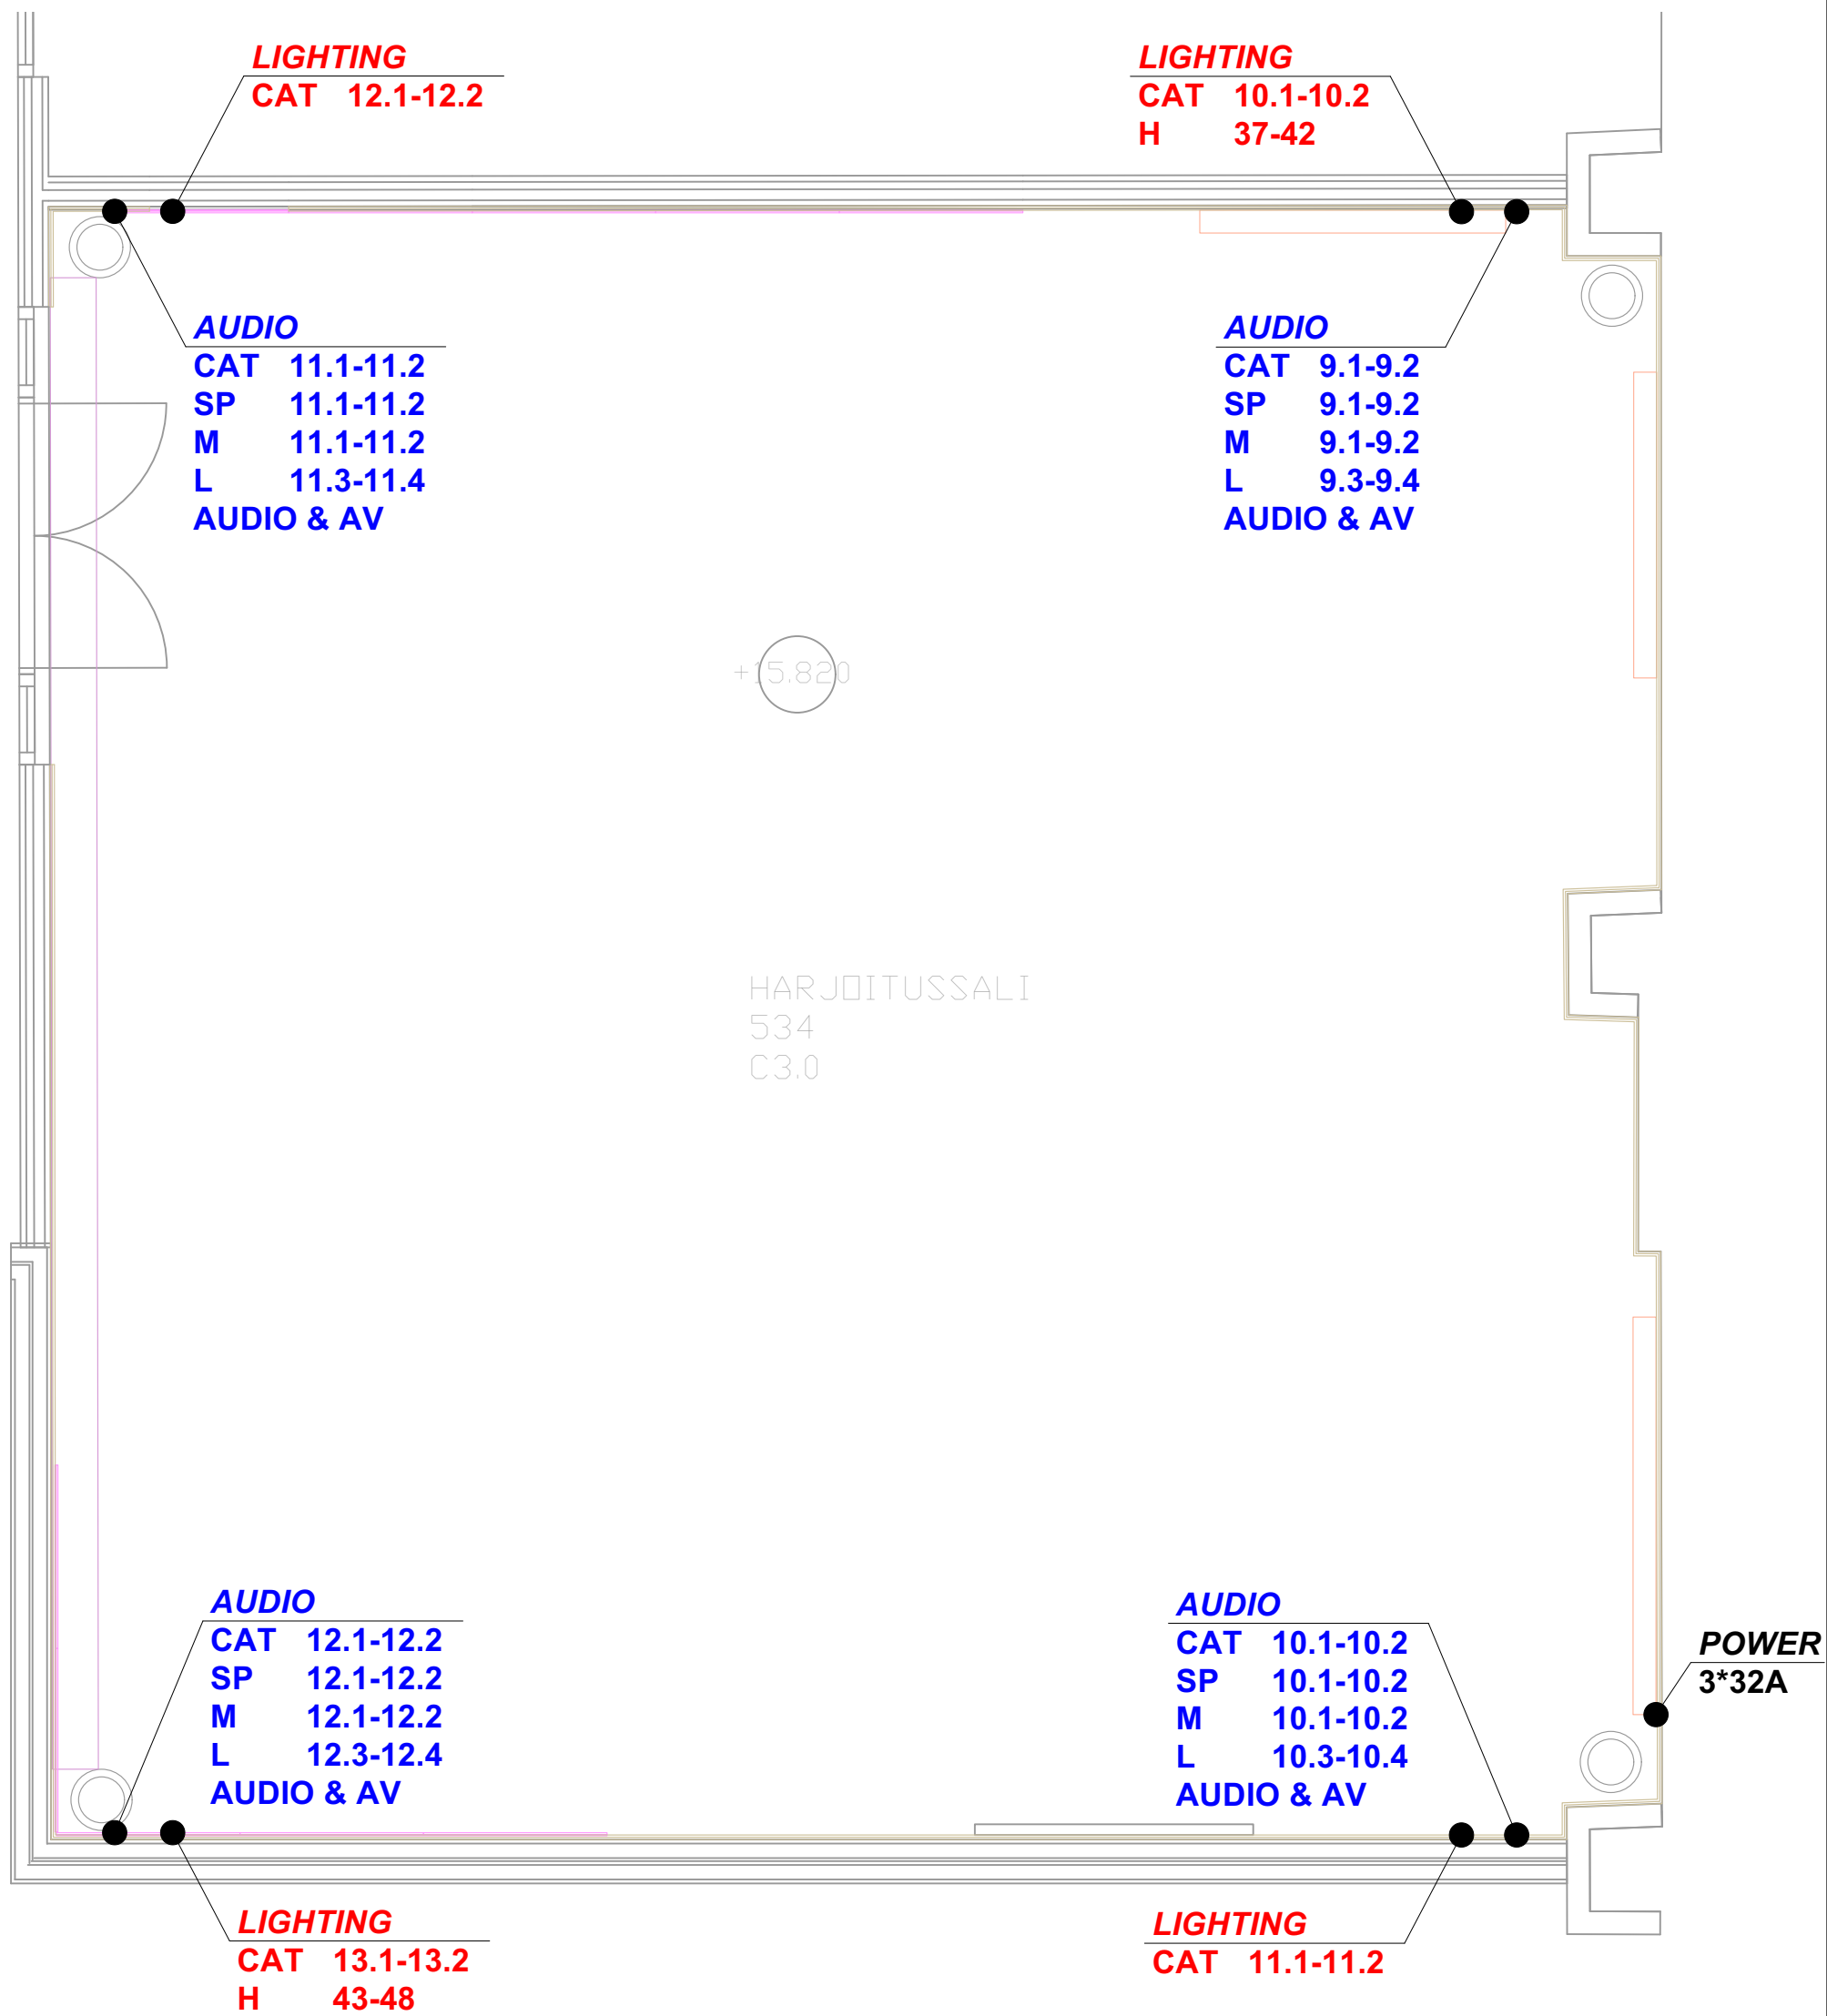

BLACKBOX 534

Floor

All departments

Drawing key

AUDIO (blue)	
CAT	Ethercon / Audio LAN
SP	Speakon / Speaker
L	XLR male / Line audio
M	XLR female / Mic audio
AUDIO & AV	Schuko / AV electricity
LIGHTING (red)	
CAT	Ethercon / DMX, lighting LAN
H	Schuko / Dimmer channel
VIDEO (green)	
VK	Opticalcon duo / Fiber

AKUKON

Hiomotie 19
Akukon Oy 00380 HELSINKI tel +358103200700

DESIGNER DRAWN BY DATE
LPi 26.4.2024

PROJECT
Taideyliopiston Teatterikorkeakoulu
Haapaniemenkatu 6
00530 Helsinki

DRAWING CONTENT
BLACKBOX 534 Floor all departments

SCALE
1:45

DRAWING TYPE
USER DOCUMENT

FILE
240645-31x Blackboxit ja valkoinen studio.vwx

XREF
Harjoitussali 534 B

DRAWING NUMBER
240645-312-2

REVISION