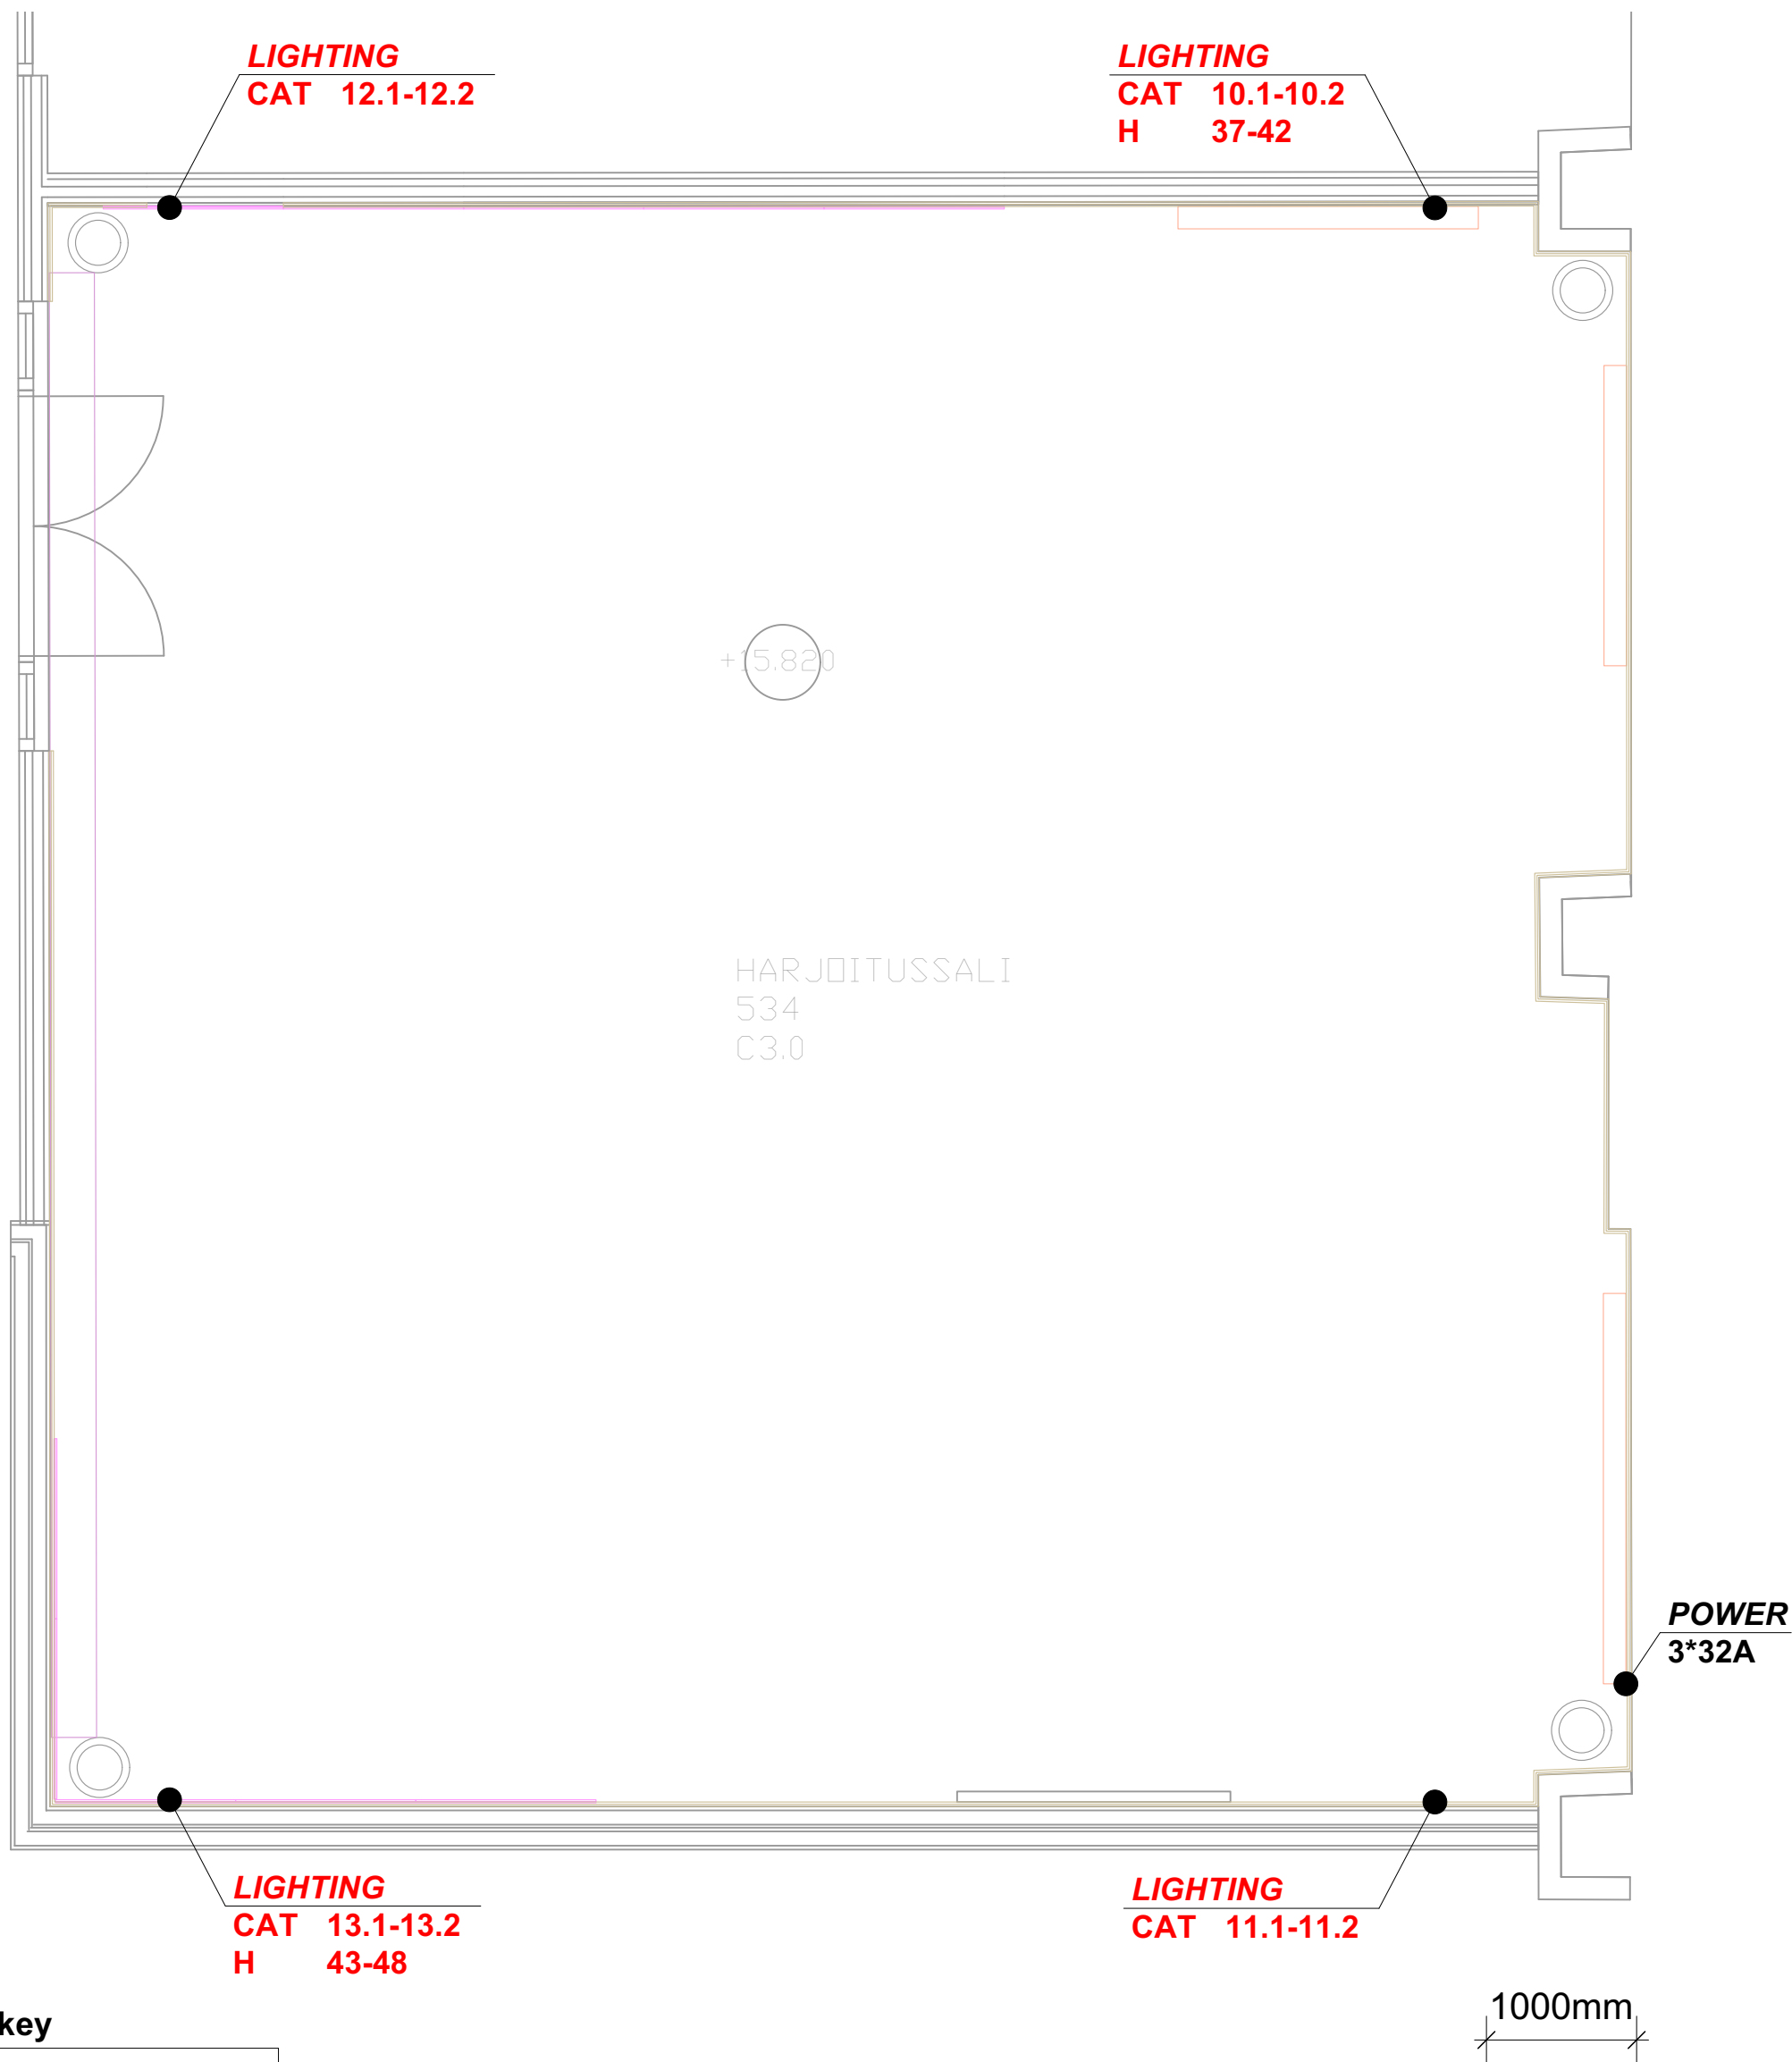

BLACKBOX 534

Floor Lighting

Drawing key

AUDIO (blue)	
CAT	Ethercon / Audio LAN
SP	Speakon / Speaker
L	XLR male / Line audio
M	XLR female / Mic audio
AUDIO & AV	Schuko / AV electricity
LIGHTING (red)	
CAT	Ethercon / DMX, lighting LAN
H	Schuko / Dimmer channel
VIDEO (green)	
VK	Opticalcon duo / Fiber

AKUKON

Hiomotie 19
Akukon Oy 00380 HELSINKI tel +358103200700

DESIGNER DRAWN BY DATE
LPi 26.4.2024

PROJECT
Taideyliopiston Teatterikorkeakoulu
Haapaniemenkatu 6
00530 Helsinki

DRAWING CONTENT
BLACKBOX 534 Floor lighting

SCALE
1:45

DRAWING TYPE
USER DOCUMENT

FILE
240645-31x Blackboxit ja valkoinen studio.vwx

XREF
Harjoitussali 534 B

DRAWING NUMBER
240645-312-3

REVISION