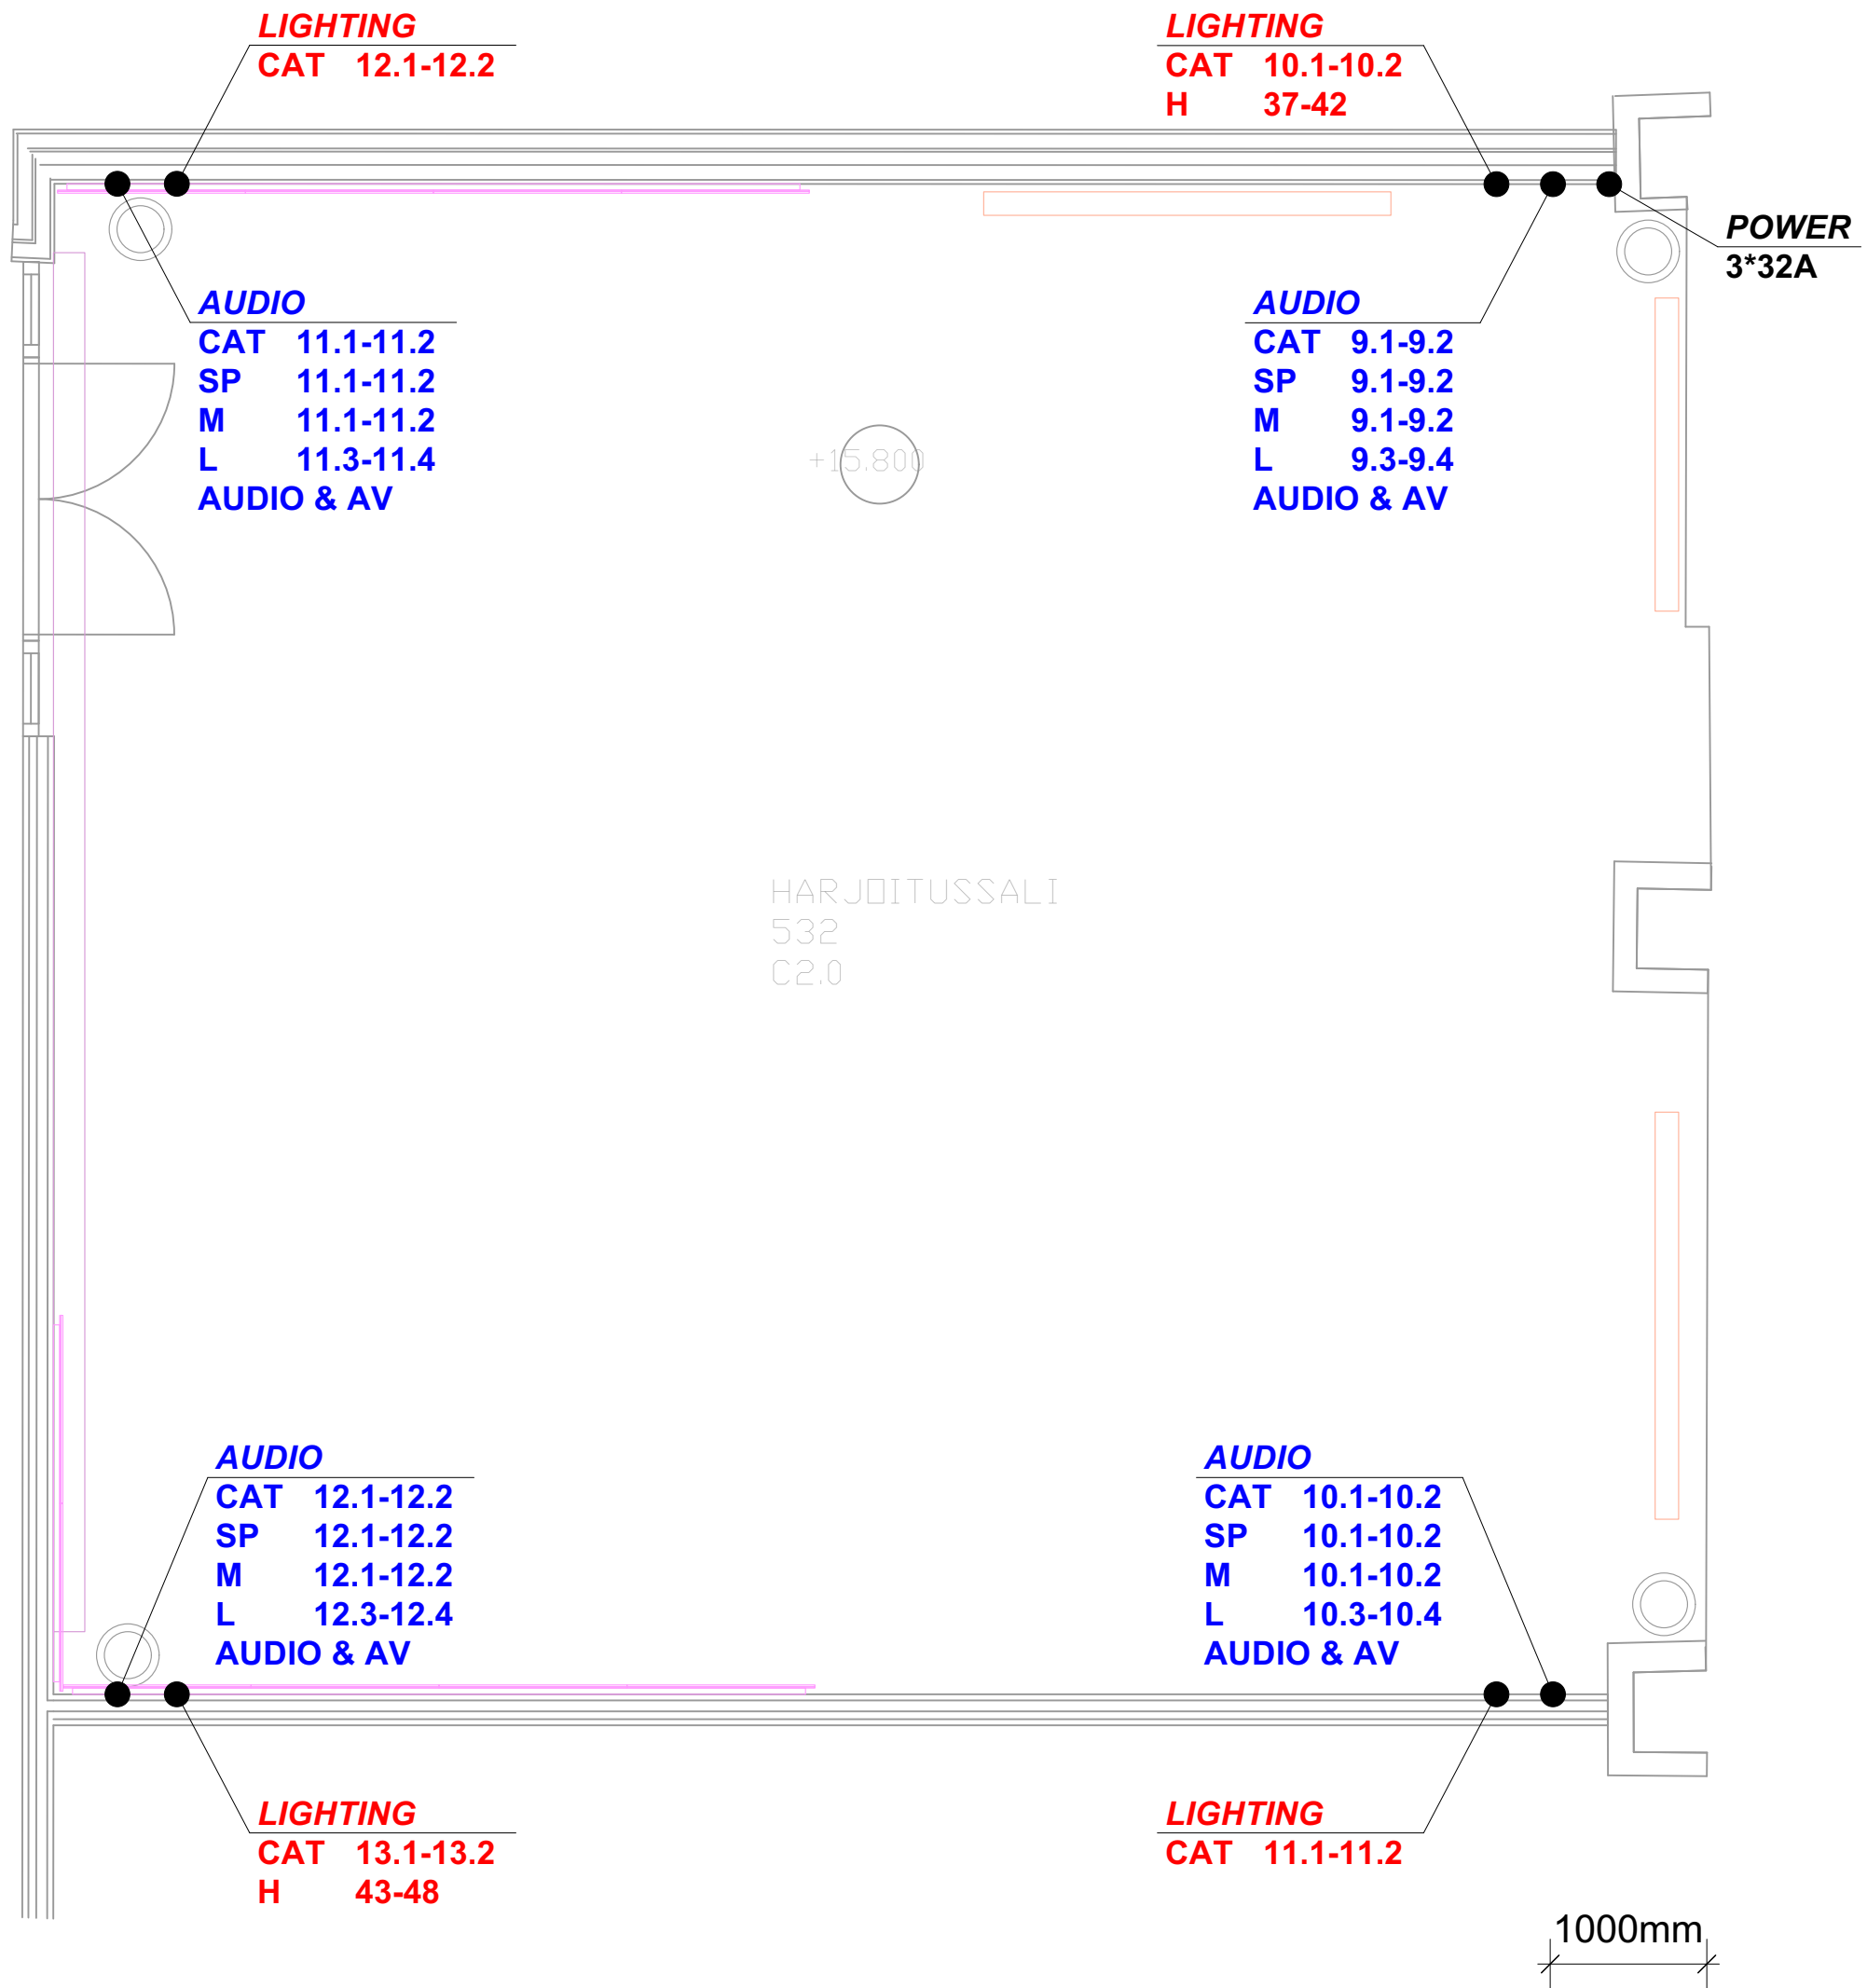

BLACKBOX 532

Floor

All departments

Drawing key

AUDIO (blue)	
CAT	Ethercon / Audio LAN
SP	Speakon / Speaker
L	XLR male / Line audio
M	XLR female / Mic audio
AUDIO & AV	Schuko / AV electricity
LIGHTING (red)	
CAT	Ethercon / DMX, lighting LAN
H	Schuko / Dimmer channel
VIDEO (green)	
VK	Opticalcon duo / Fiber

AKUKON

Hiomotie 19
Akukon Oy 00380 HELSINKI tel +358103200700

DESIGNER DRAWN BY DATE
LPi 26.4.2024

PROJECT
Taideyliopiston Teatterikorkeakoulu
Haapaniemenkatu 6
00530 Helsinki

DRAWING CONTENT
BLACKBOX 532 Floor all departments

SCALE
1:45

DRAWING TYPE
USER DOCUMENT

FILE
240645-31x Blackboxit ja valkoinen studio.vwx

XREF
Harjoitussali 532 B

DRAWING NUMBER
240645-311-2

REVISION