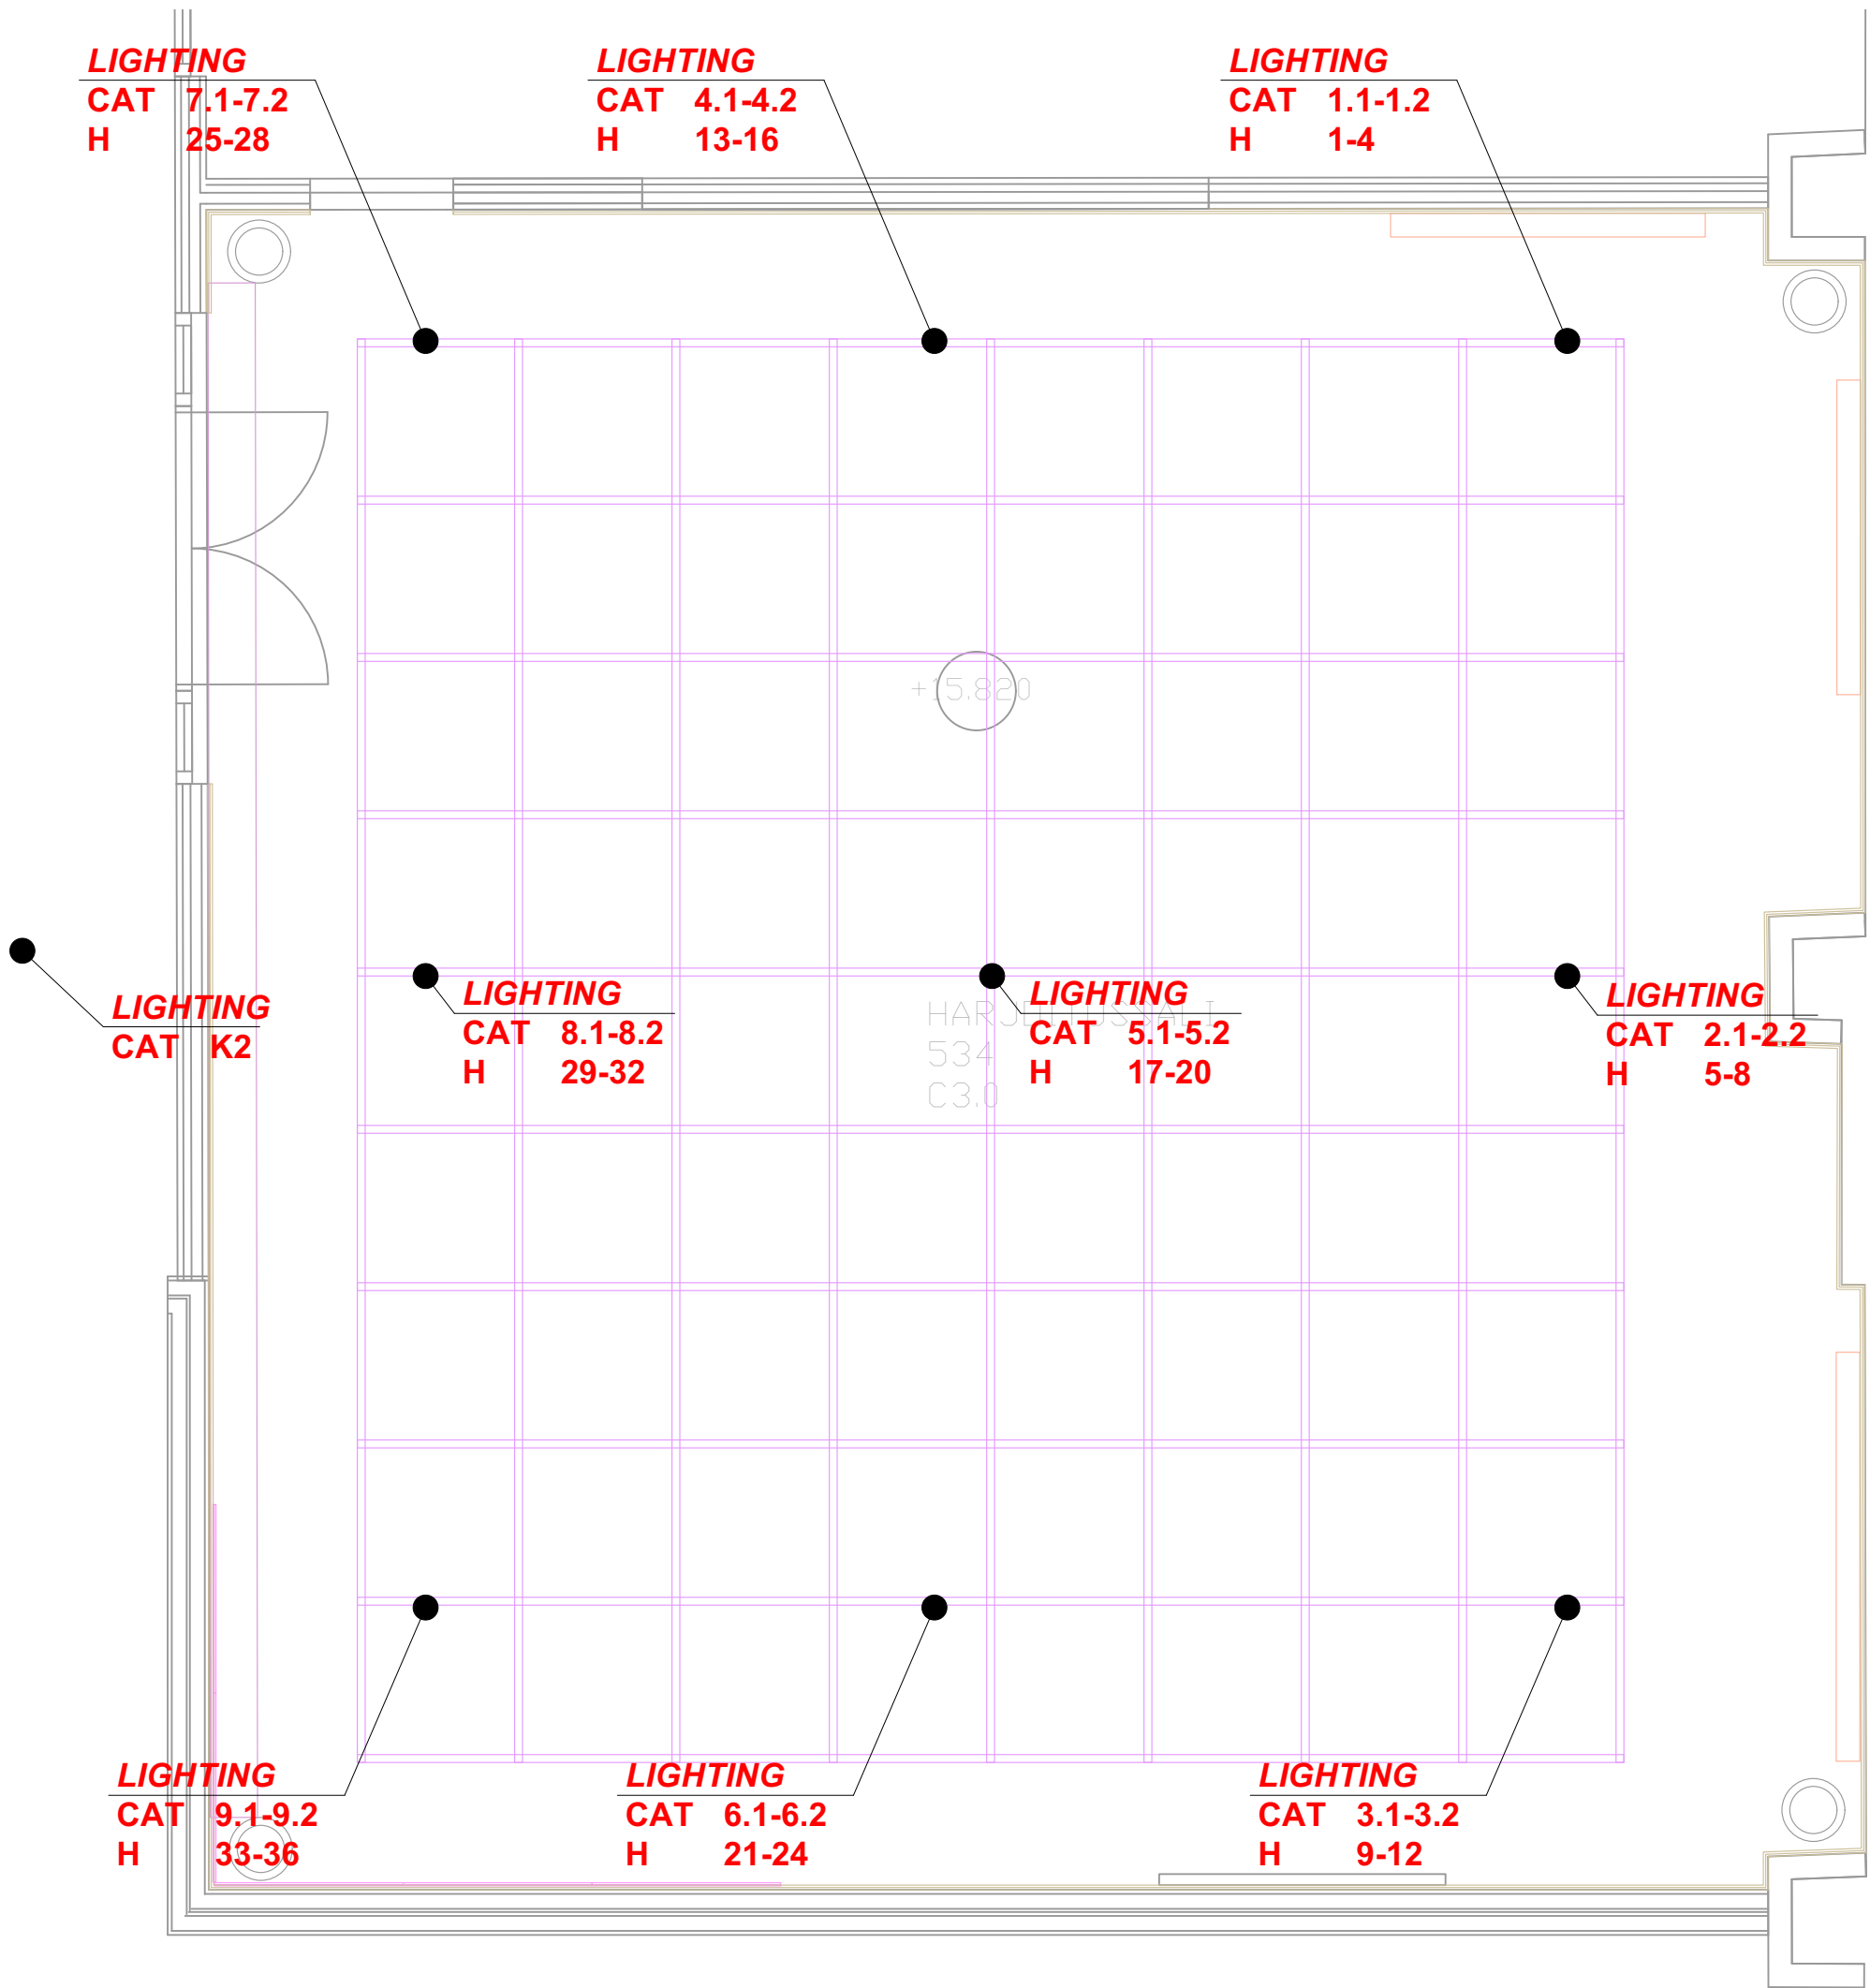

BLACKBOX 534

Ceiling Lighting

Drawing key

AUDIO (blue)	
CAT	Ethercon / Audio LAN
SP	Speakon / Speaker
L	XLR male / Line audio
M	XLR female / Mic audio
AUDIO & AV	Schuko / AV electricity
LIGHTING (red)	
CAT	Ethercon / DMX, lighting LAN
H	Schuko / Dimmer channel
VIDEO (green)	
VK	Opticalcon duo / Fiber

SCALE
1:45

DRAWING TYPE
USER DOCUMENT

FILE
240645-31x Blackboxit ja valkoinen studio.vwx

XREF
Harjoitussali 534 B

DRAWING NUMBER
240645-312-7

REVISION