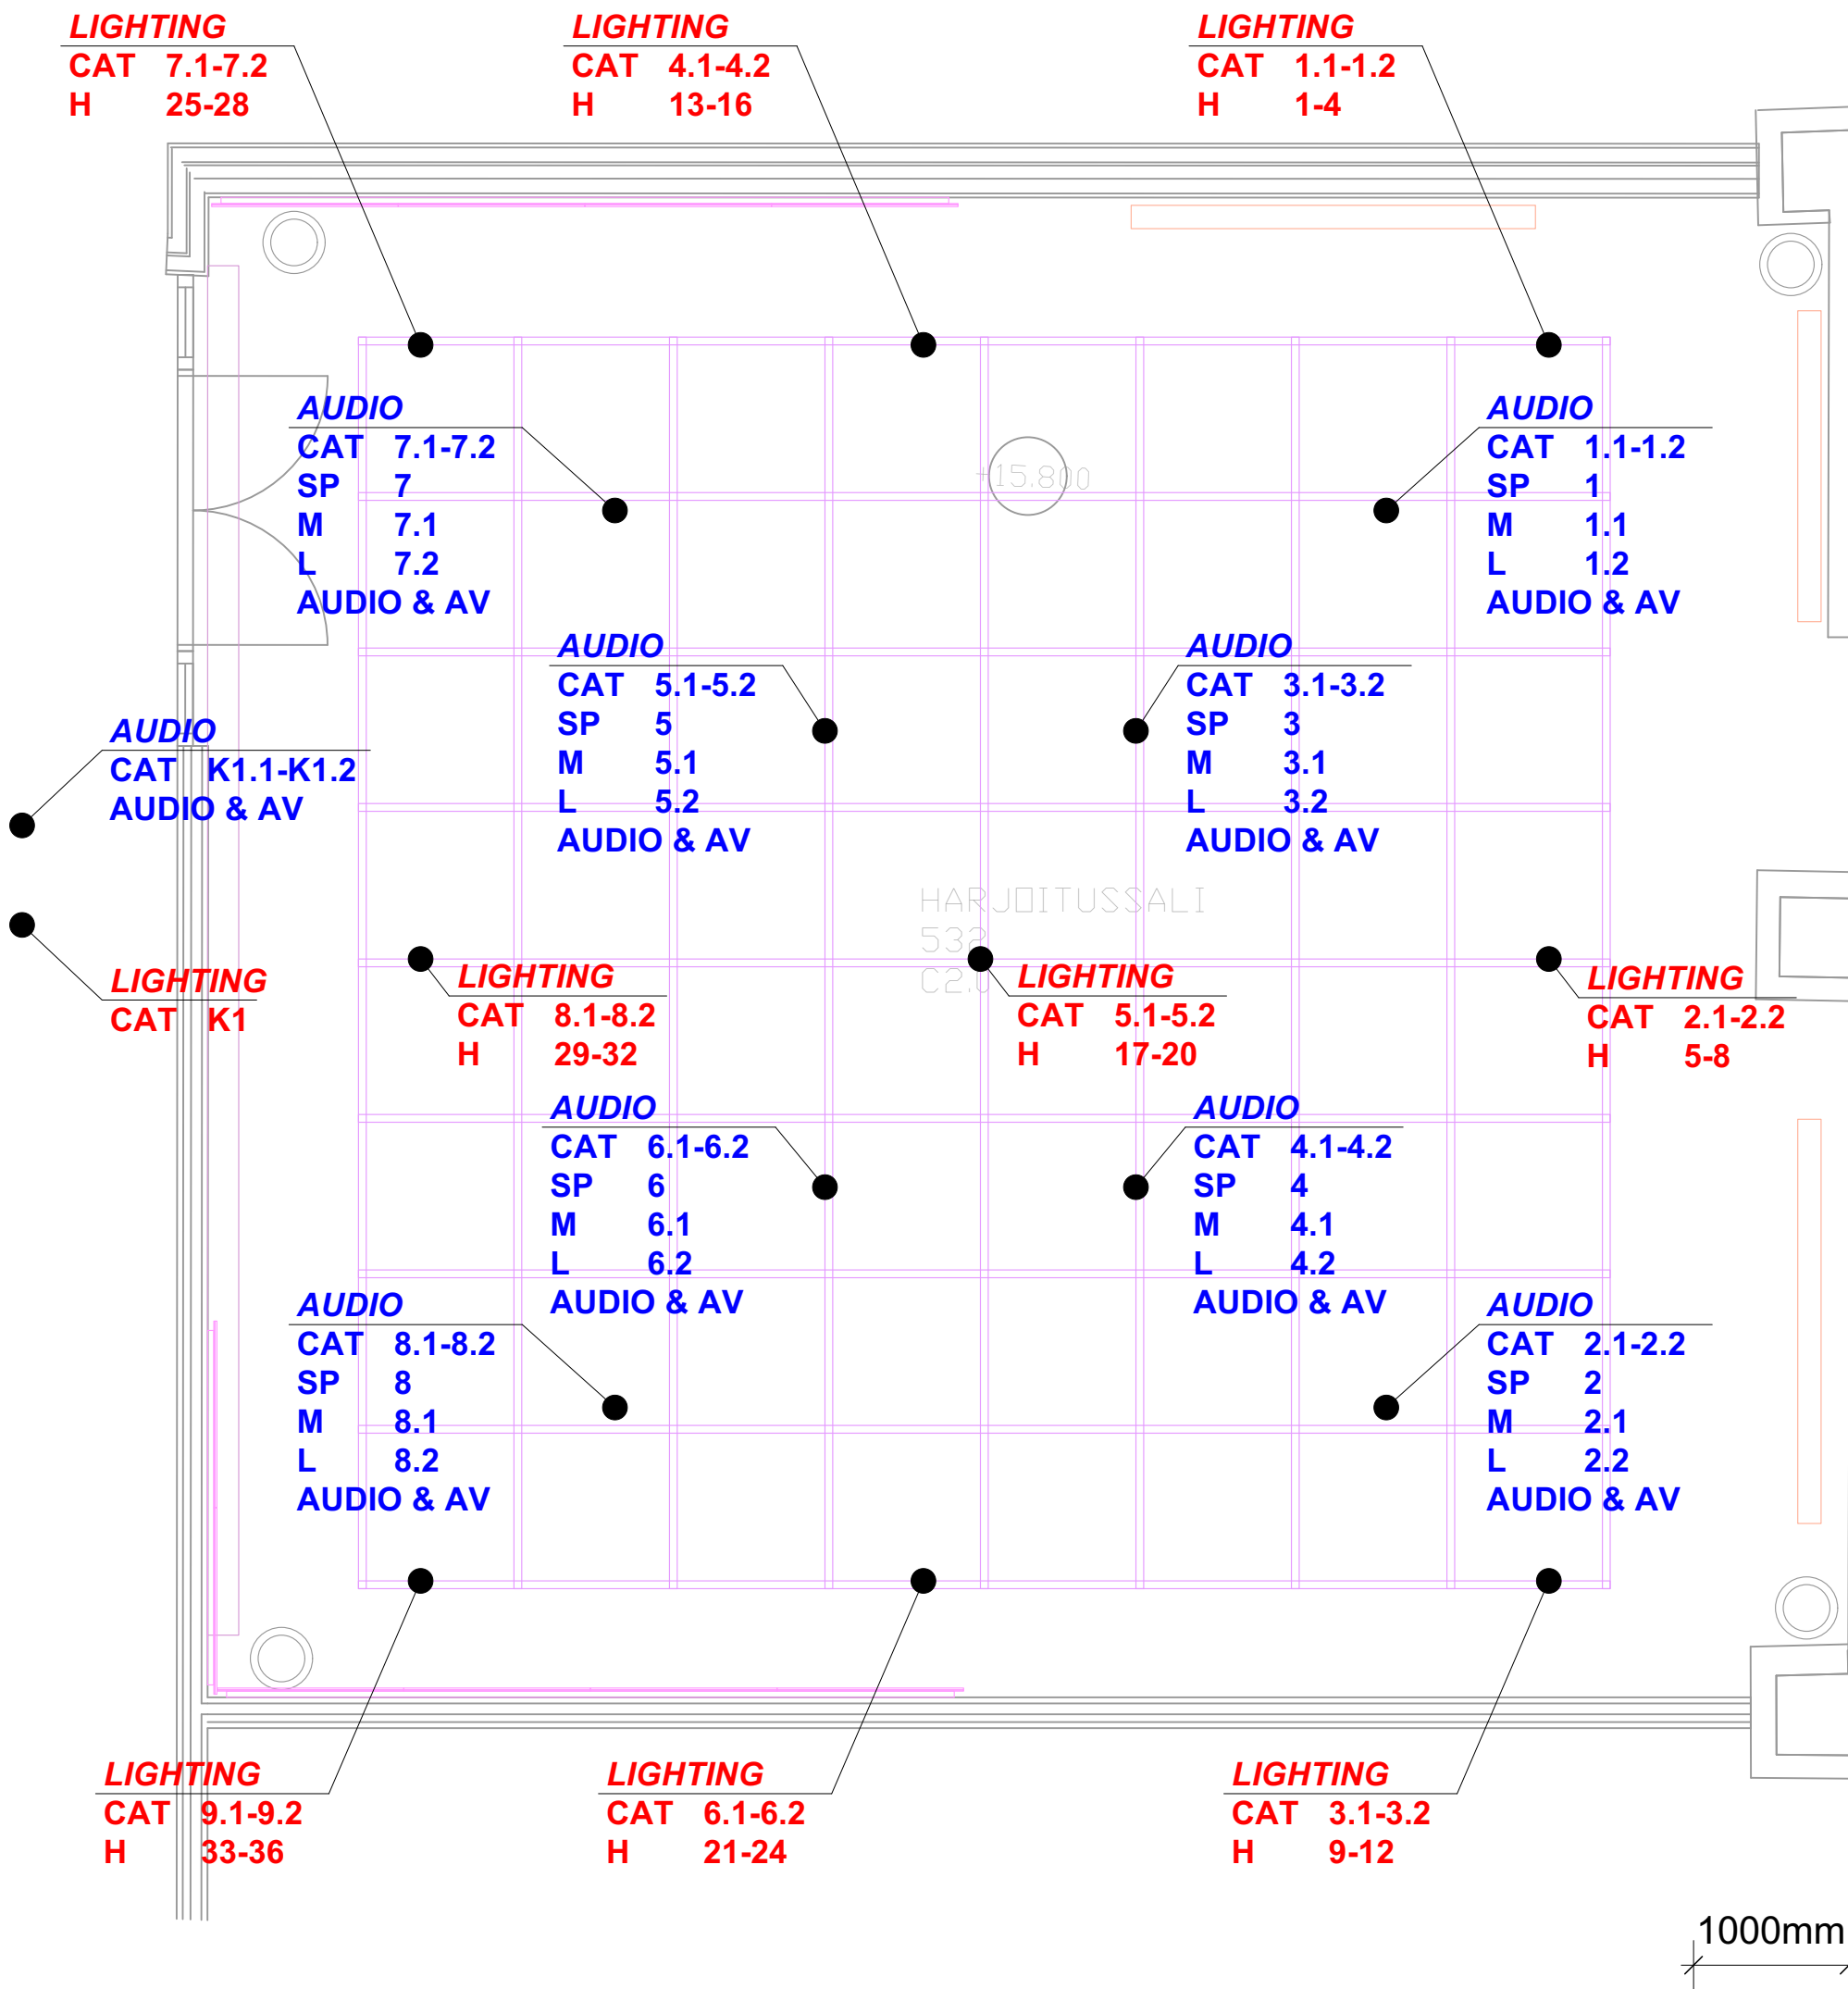

BLACKBOX 532

Ceiling

All departments

Drawing key

AUDIO (blue)	
CAT	Ethercon / Audio LAN
SP	Speakon / Speaker
L	XLR male / Line audio
M	XLR female / Mic audio
AUDIO & AV	Schuko / AV electricity
LIGHTING (red)	
CAT	Ethercon / DMX, lighting LAN
H	Schuko / Dimmer channel
VIDEO (green)	
VK	Opticalcon duo / Fiber

Hiomotie 19
Akukon Oy 00380 HELSINKI tel +358103200700

DESIGNER DRAWN BY DATE
LPi 26.4.2024

PROJECT
Taideyliopiston Teatterikorkeakoulu
Haapaniemenkatu 6
00530 Helsinki

DRAWING CONTENT
BLACKBOX 532 Ceiling all departments