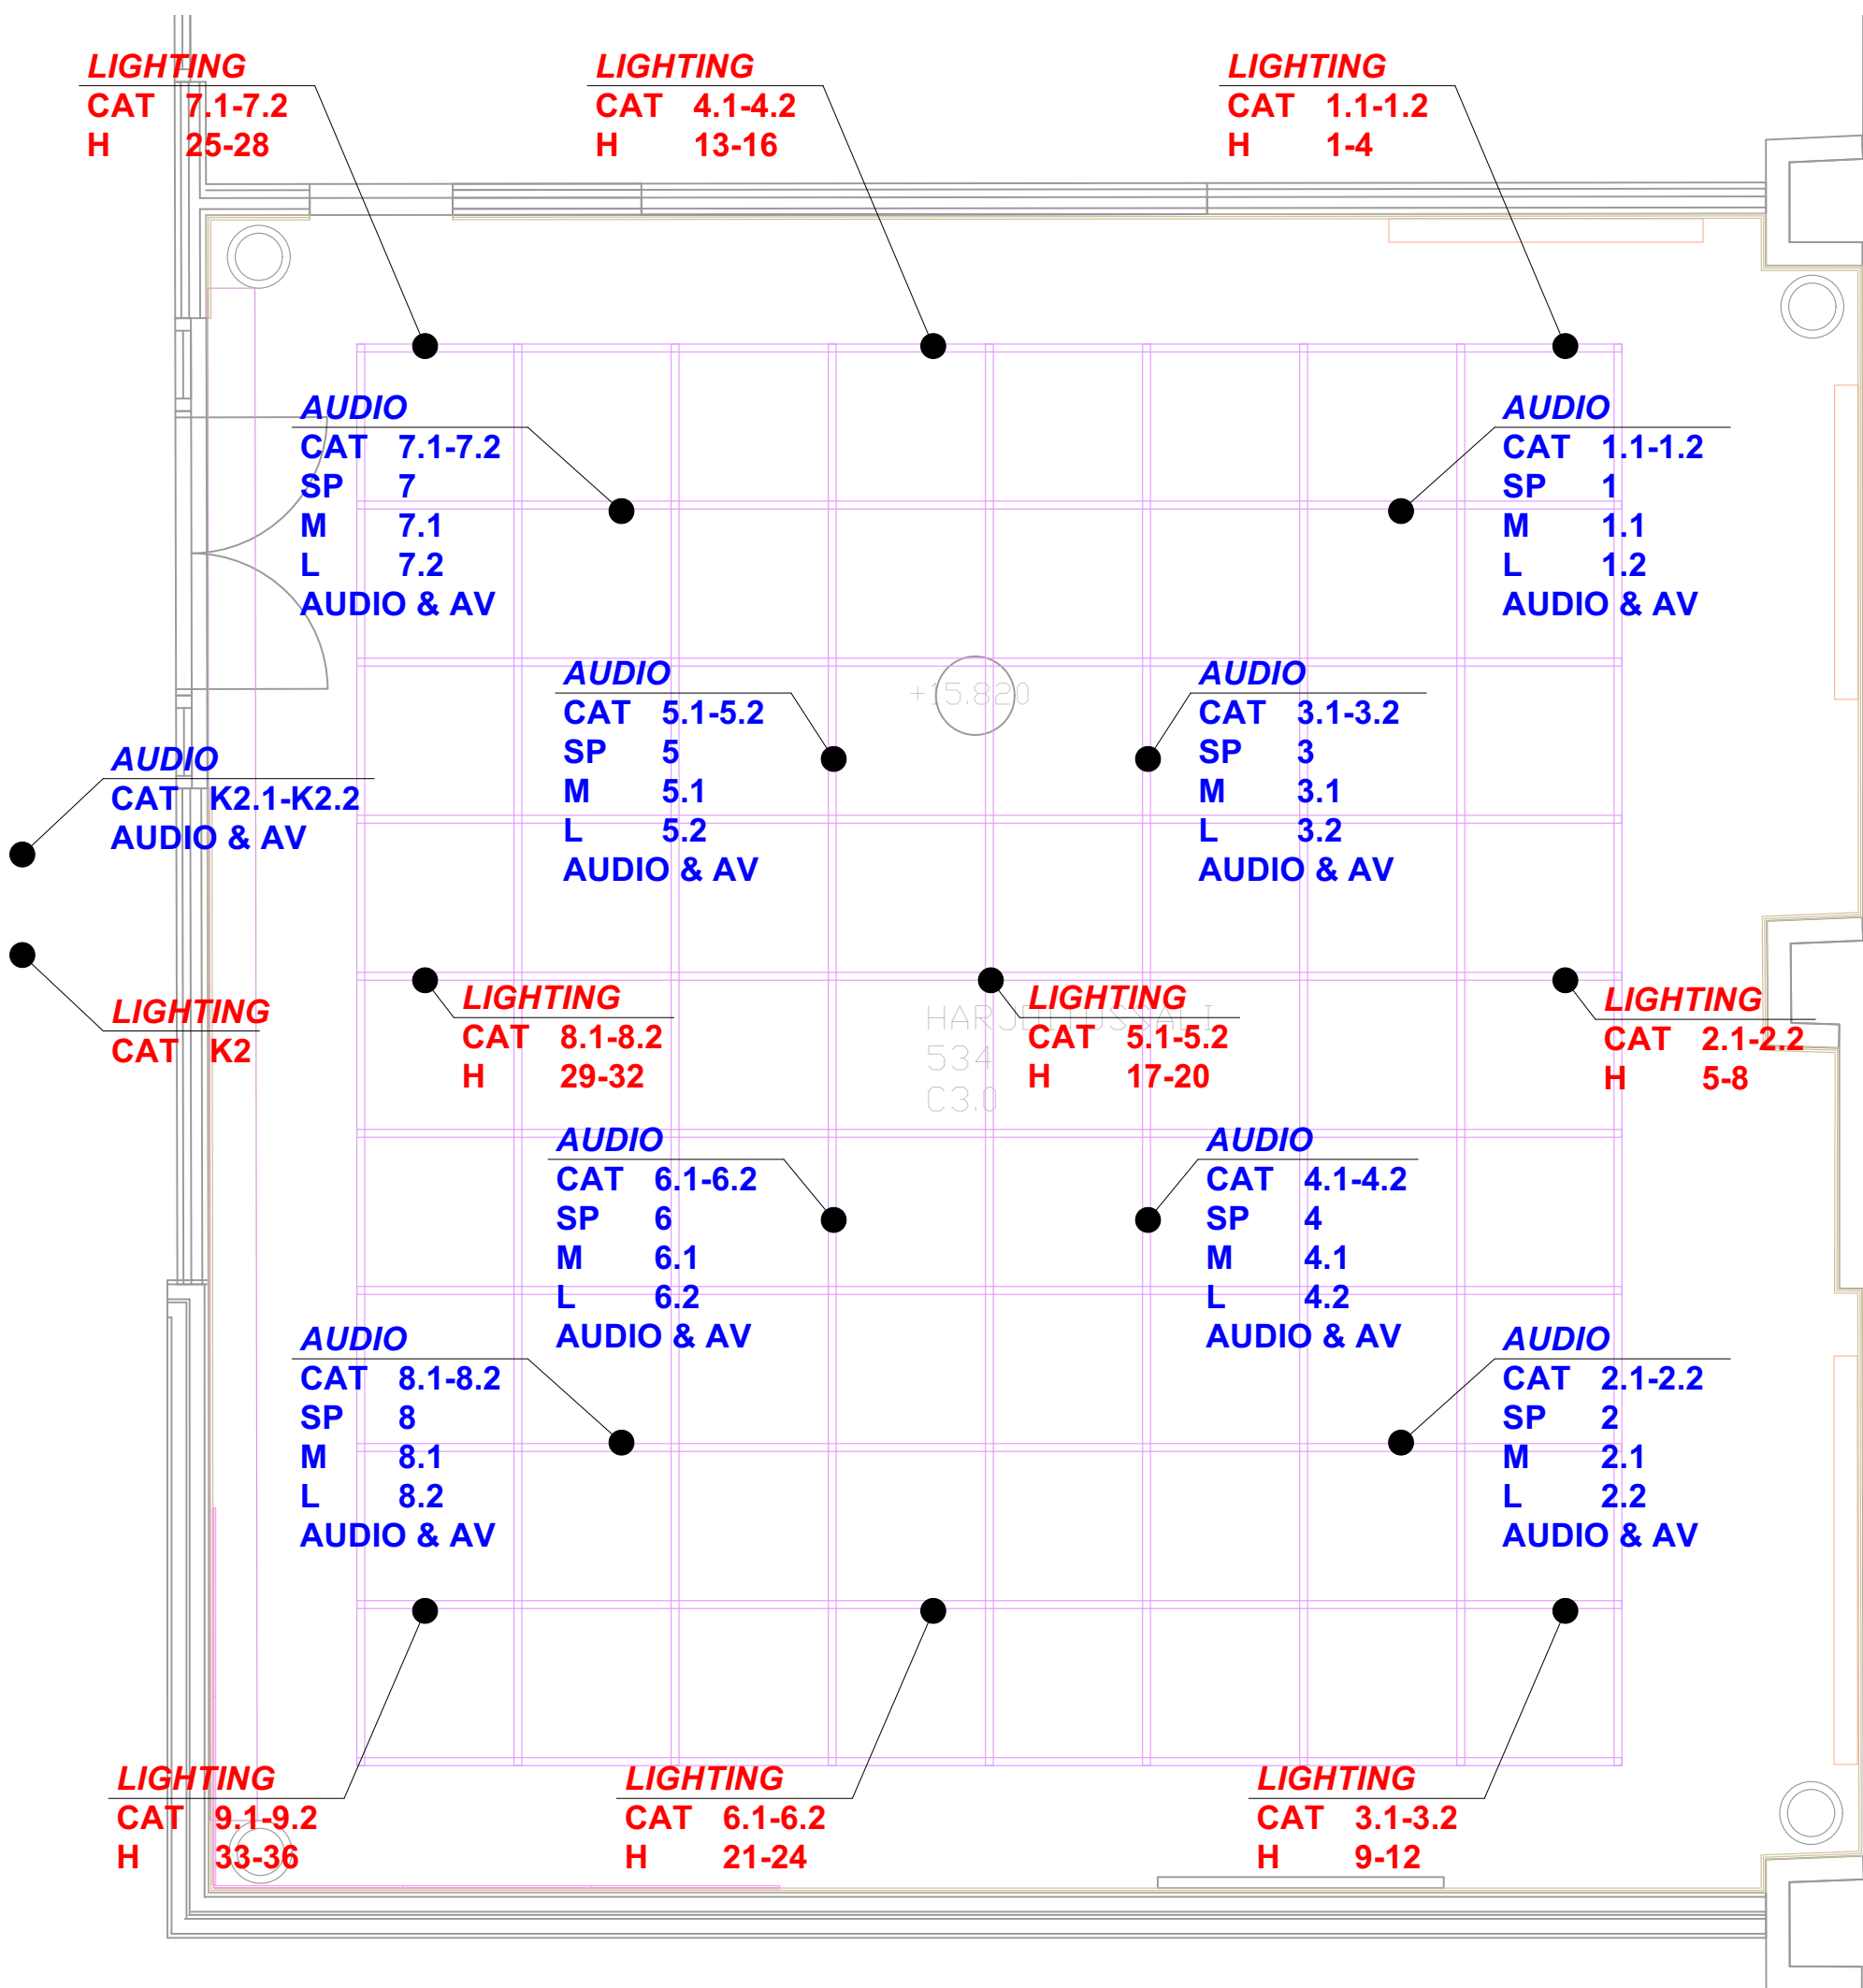

# BLACKBOX 534

## Ceiling

All departments

### Drawing key

<b>AUDIO (blue)</b>	
CAT	Ethercon / Audio LAN
SP	Speakon / Speaker
L	XLR male / Line audio
M	XLR female / Mic audio
AUDIO & AV	Schuko / AV electricity
<b>LIGHTING (red)</b>	
CAT	Ethercon / DMX, lighting LAN
H	Schuko / Dimmer channel
<b>VIDEO (green)</b>	
VK	Opticalcon duo / Fiber

1000mm

Hiomotie 19  
Akukon Oy 00380 HELSINKI tel +358103200700

DESIGNER DRAWN BY DATE  
LPi 26.4.2024

PROJECT  
Taideyliopiston Teatterikorkeakoulu  
Haapaniemenkatu 6  
00530 Helsinki

DRAWING CONTENT SCALE  
BLACKBOX 534 Ceiling all departments 1:45