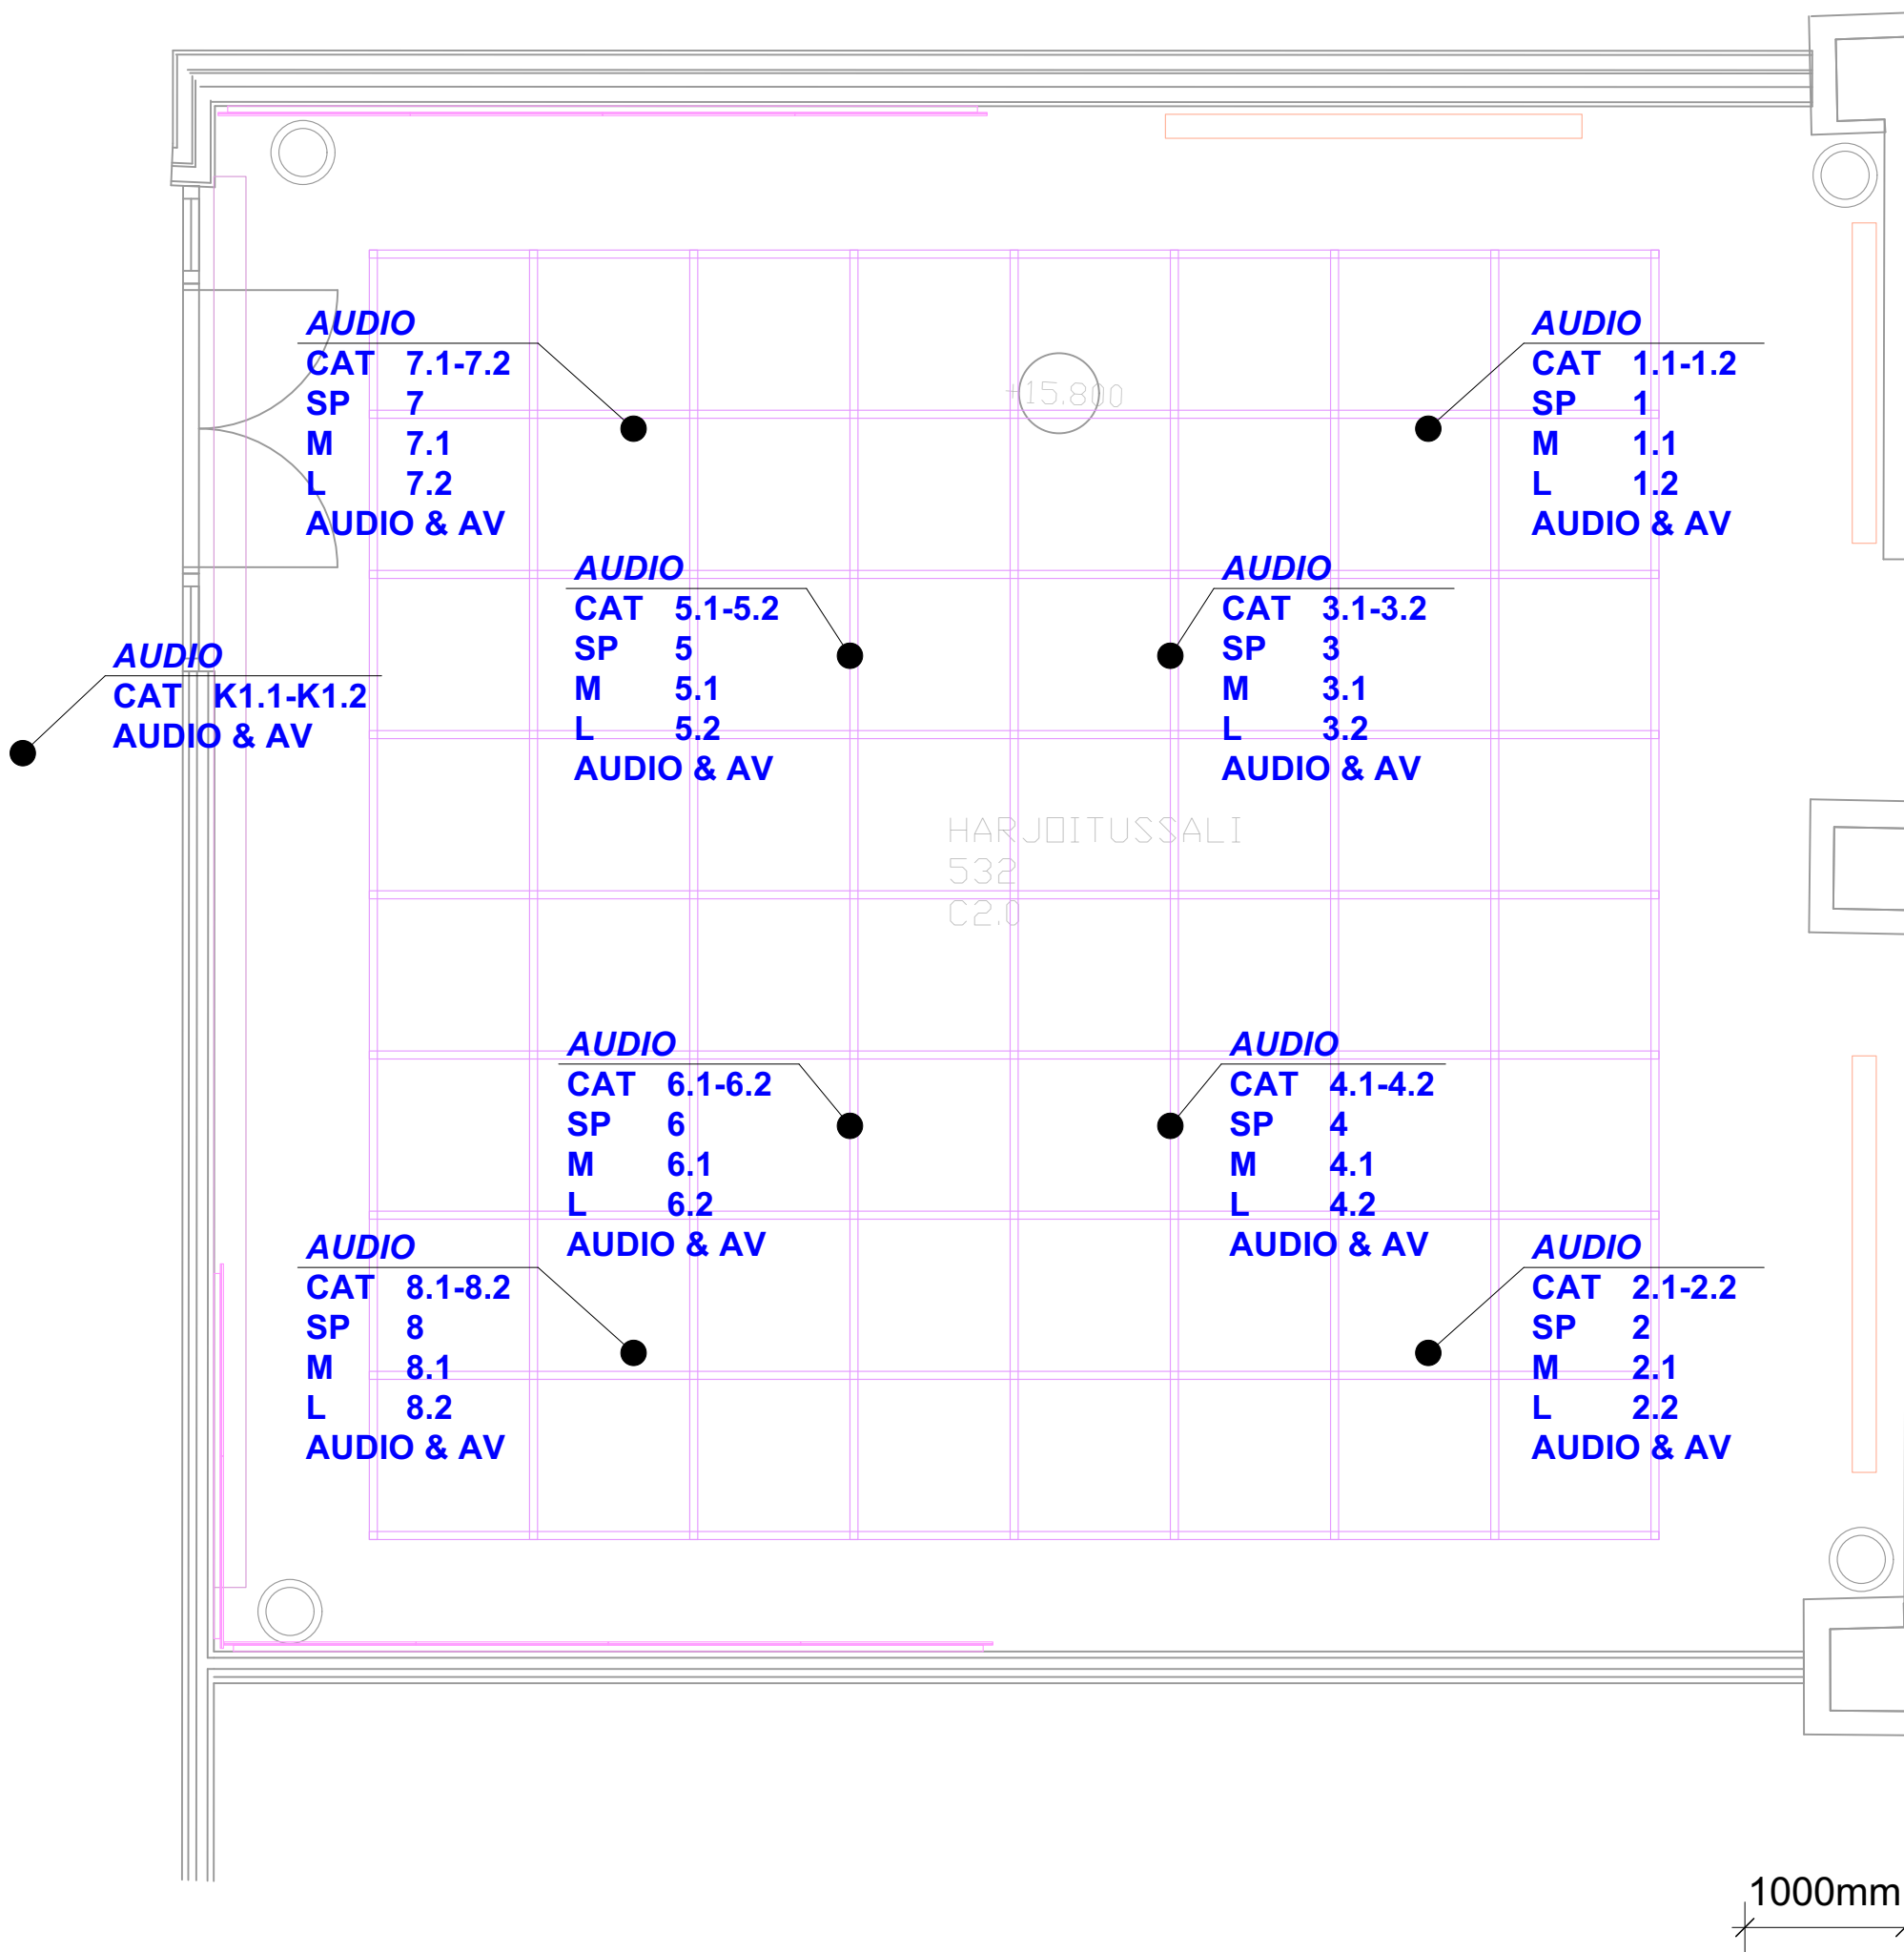

BLACKBOX 532

Ceiling

Audio and video

Drawing key

AUDIO (blue)	
CAT	Ethercon / Audio LAN
SP	Speakon / Speaker
L	XLR male / Line audio
M	XLR female / Mic audio
AUDIO & AV	Schuko / AV electricity

LIGHTING (red)	
CAT	Ethercon / DMX, lighting LAN
H	Schuko / Dimmer channel

VIDEO (green)	
VK	Opticalcon duo / Fiber

AKUKON

Hiomotie 19
Akukon Oy 00380 HELSINKI tel +358103200700

DESIGNER DRAWN BY DATE
LPi 26.4.2024

PROJECT
Taideyliopiston Teatterikorkeakoulu
Haapaniemenkatu 6
00530 Helsinki

DRAWING CONTENT SCALE
BLACKBOX 532 Ceiling audio and video 1:45

DRAWING TYPE
USER DOCUMENT
FILE
240645-31x Blackboxit ja valkoinen studio.vwx

XREF
Harjoitussali 532 B

DRAWING NUMBER
240645-311-8

REVISION