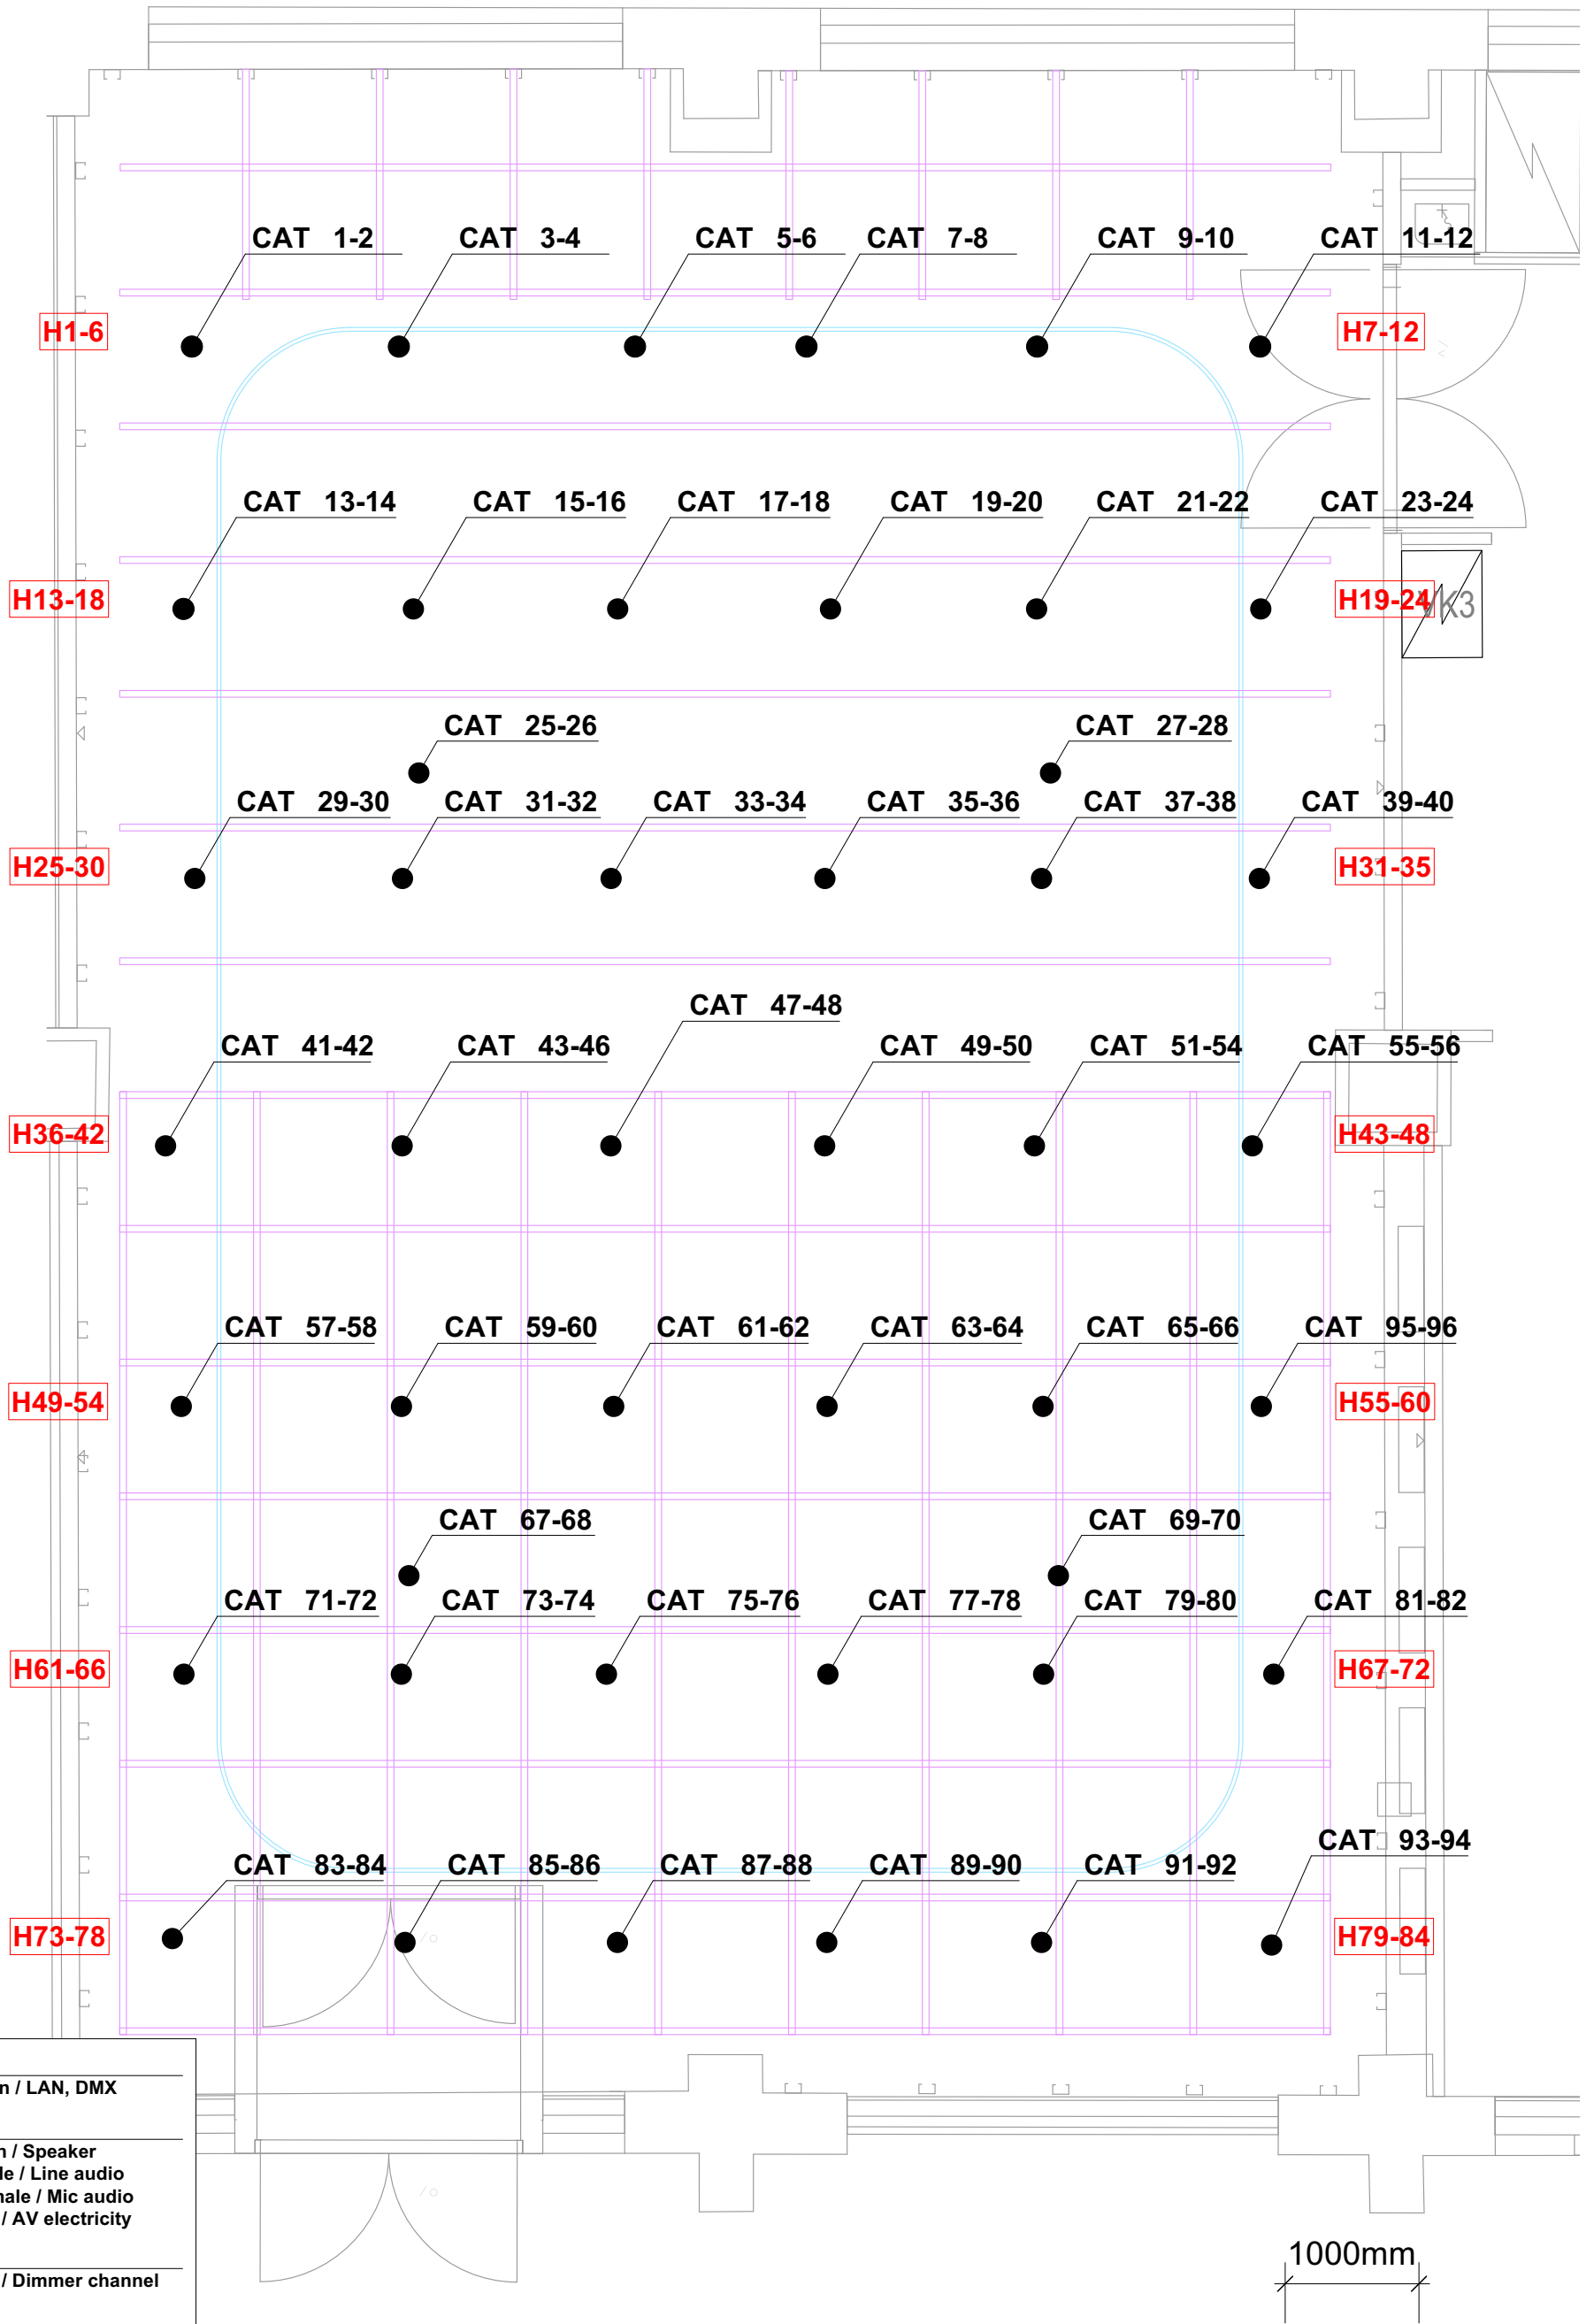

STUDIO 3

Ceiling Lighting

Drawing key

ALL DEPARTMENTS	
CAT	Ethercon / LAN, DMX
AUDIO (blue)	
SP	Speakon / Speaker
L	XLR male / Line audio
M	XLR female / Mic audio
AS Rxx	Schuko / AV electricity
LIGHTING (red)	
H	Schuko / Dimmer channel
VIDEO (green)	
MM	Opticalcon duo / Fiber

AKUKON

Hiomotie 19
Akukon Oy 00380 HELSINKI tel +358103200700

DESIGNER DRAWN BY DATE
LPi 26.4.2024

PROJECT
Taideyliopiston Teatterikorkeakoulu
Haapaniemenkatu 6
00530 Helsinki

DRAWING CONTENT
STUDIO 3 Ceiling lighting

SCALE
1:50

DRAWING TYPE
USER DOCUMENT

FILE
240645-30x Studiot 1-4.vwx
XREF

DRAWING NUMBER
240645-303-7

REVISION