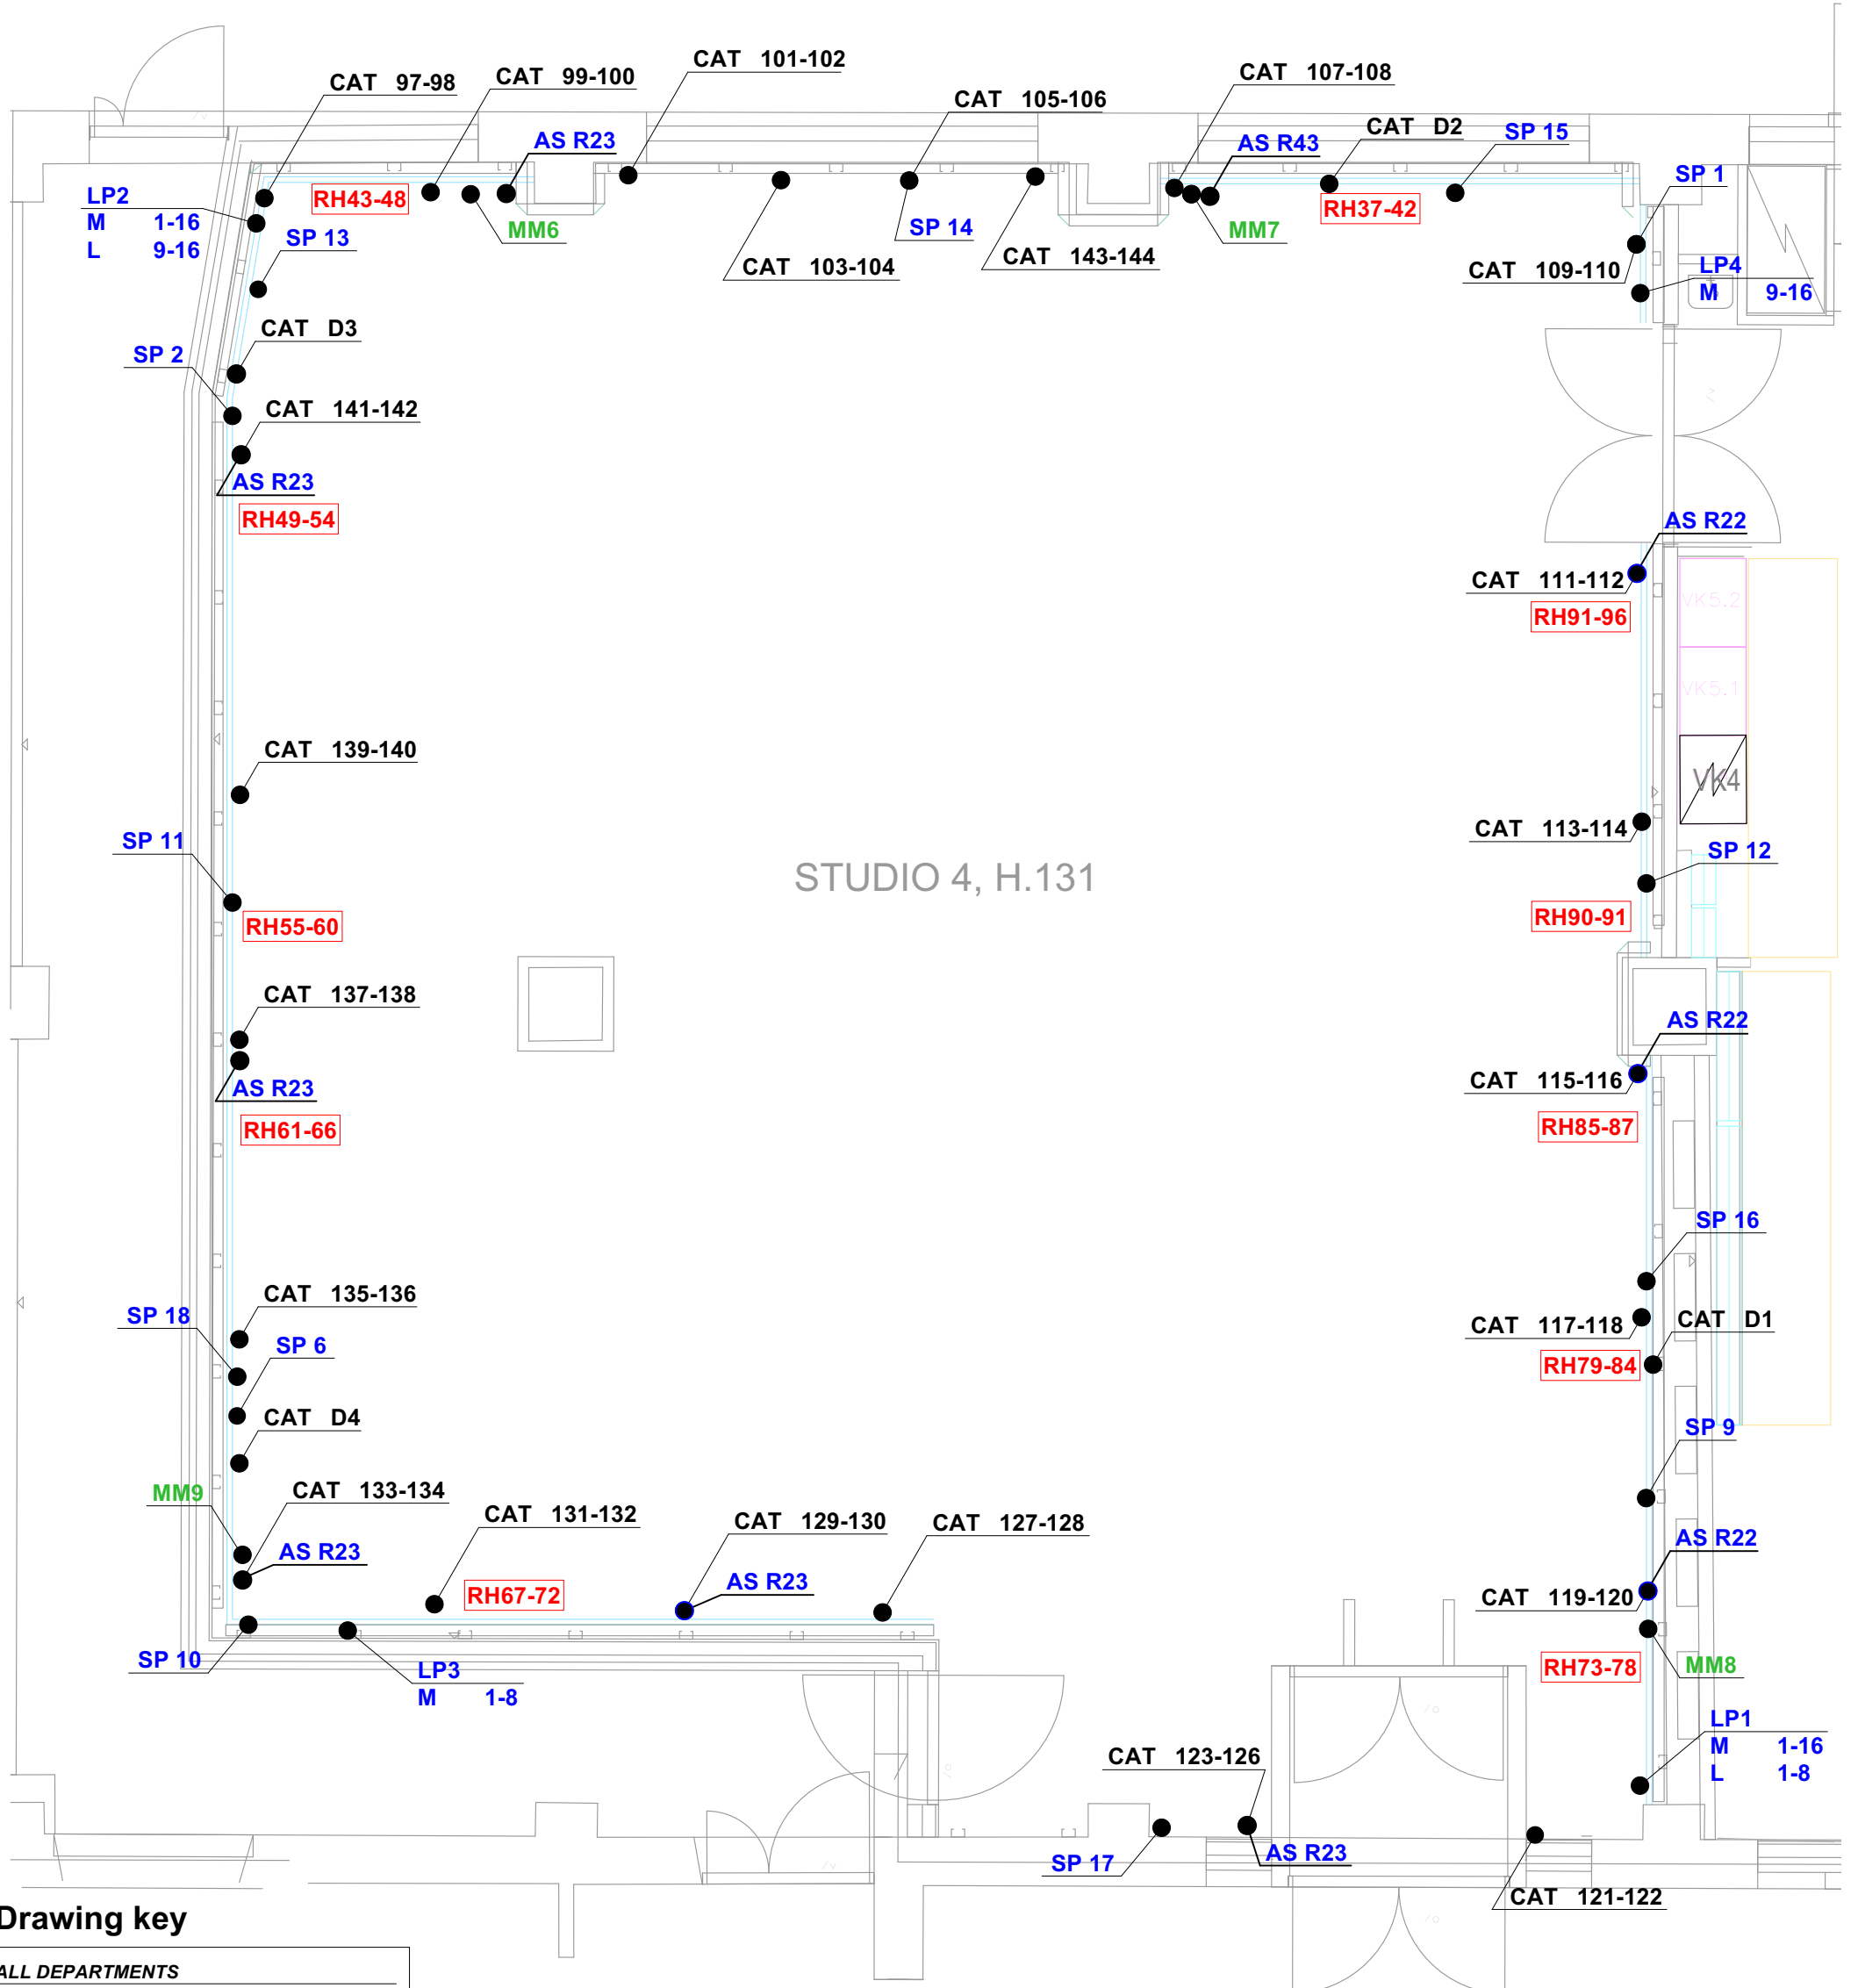

STUDIO 4

Floor

All departments

Drawing key

ALL DEPARTMENTS	
CAT	Ethercon / LAN, DMX
AUDIO (blue)	
SP	Speakon / Speaker
L	XLR male / Line audio
M	XLR female / Mic audio
AS Rxx	Schuko / AV electricity
LIGHTING (red)	
H	Schuko / Dimmer channel
VIDEO (green)	
MM	Opticalcon duo / Fiber

Hiomotie 19
Akukon Oy 00380 HELSINKI tel +358103200700

DESIGNER DRAWN BY DATE
LPi 26.4.2024

PROJECT
Taideyliopiston Teatterikorkeakoulu
Haapaniemenkatu 6
00530 Helsinki

DRAWING CONTENT
STUDIO 4 Floor all departments

SCALE
1:60

DRAWING TYPE
USER DOCUMENT

FILE
240645-30x Studiot 1-4.vwx

XREF

DRAWING NUMBER
240645-304-2

REVISION