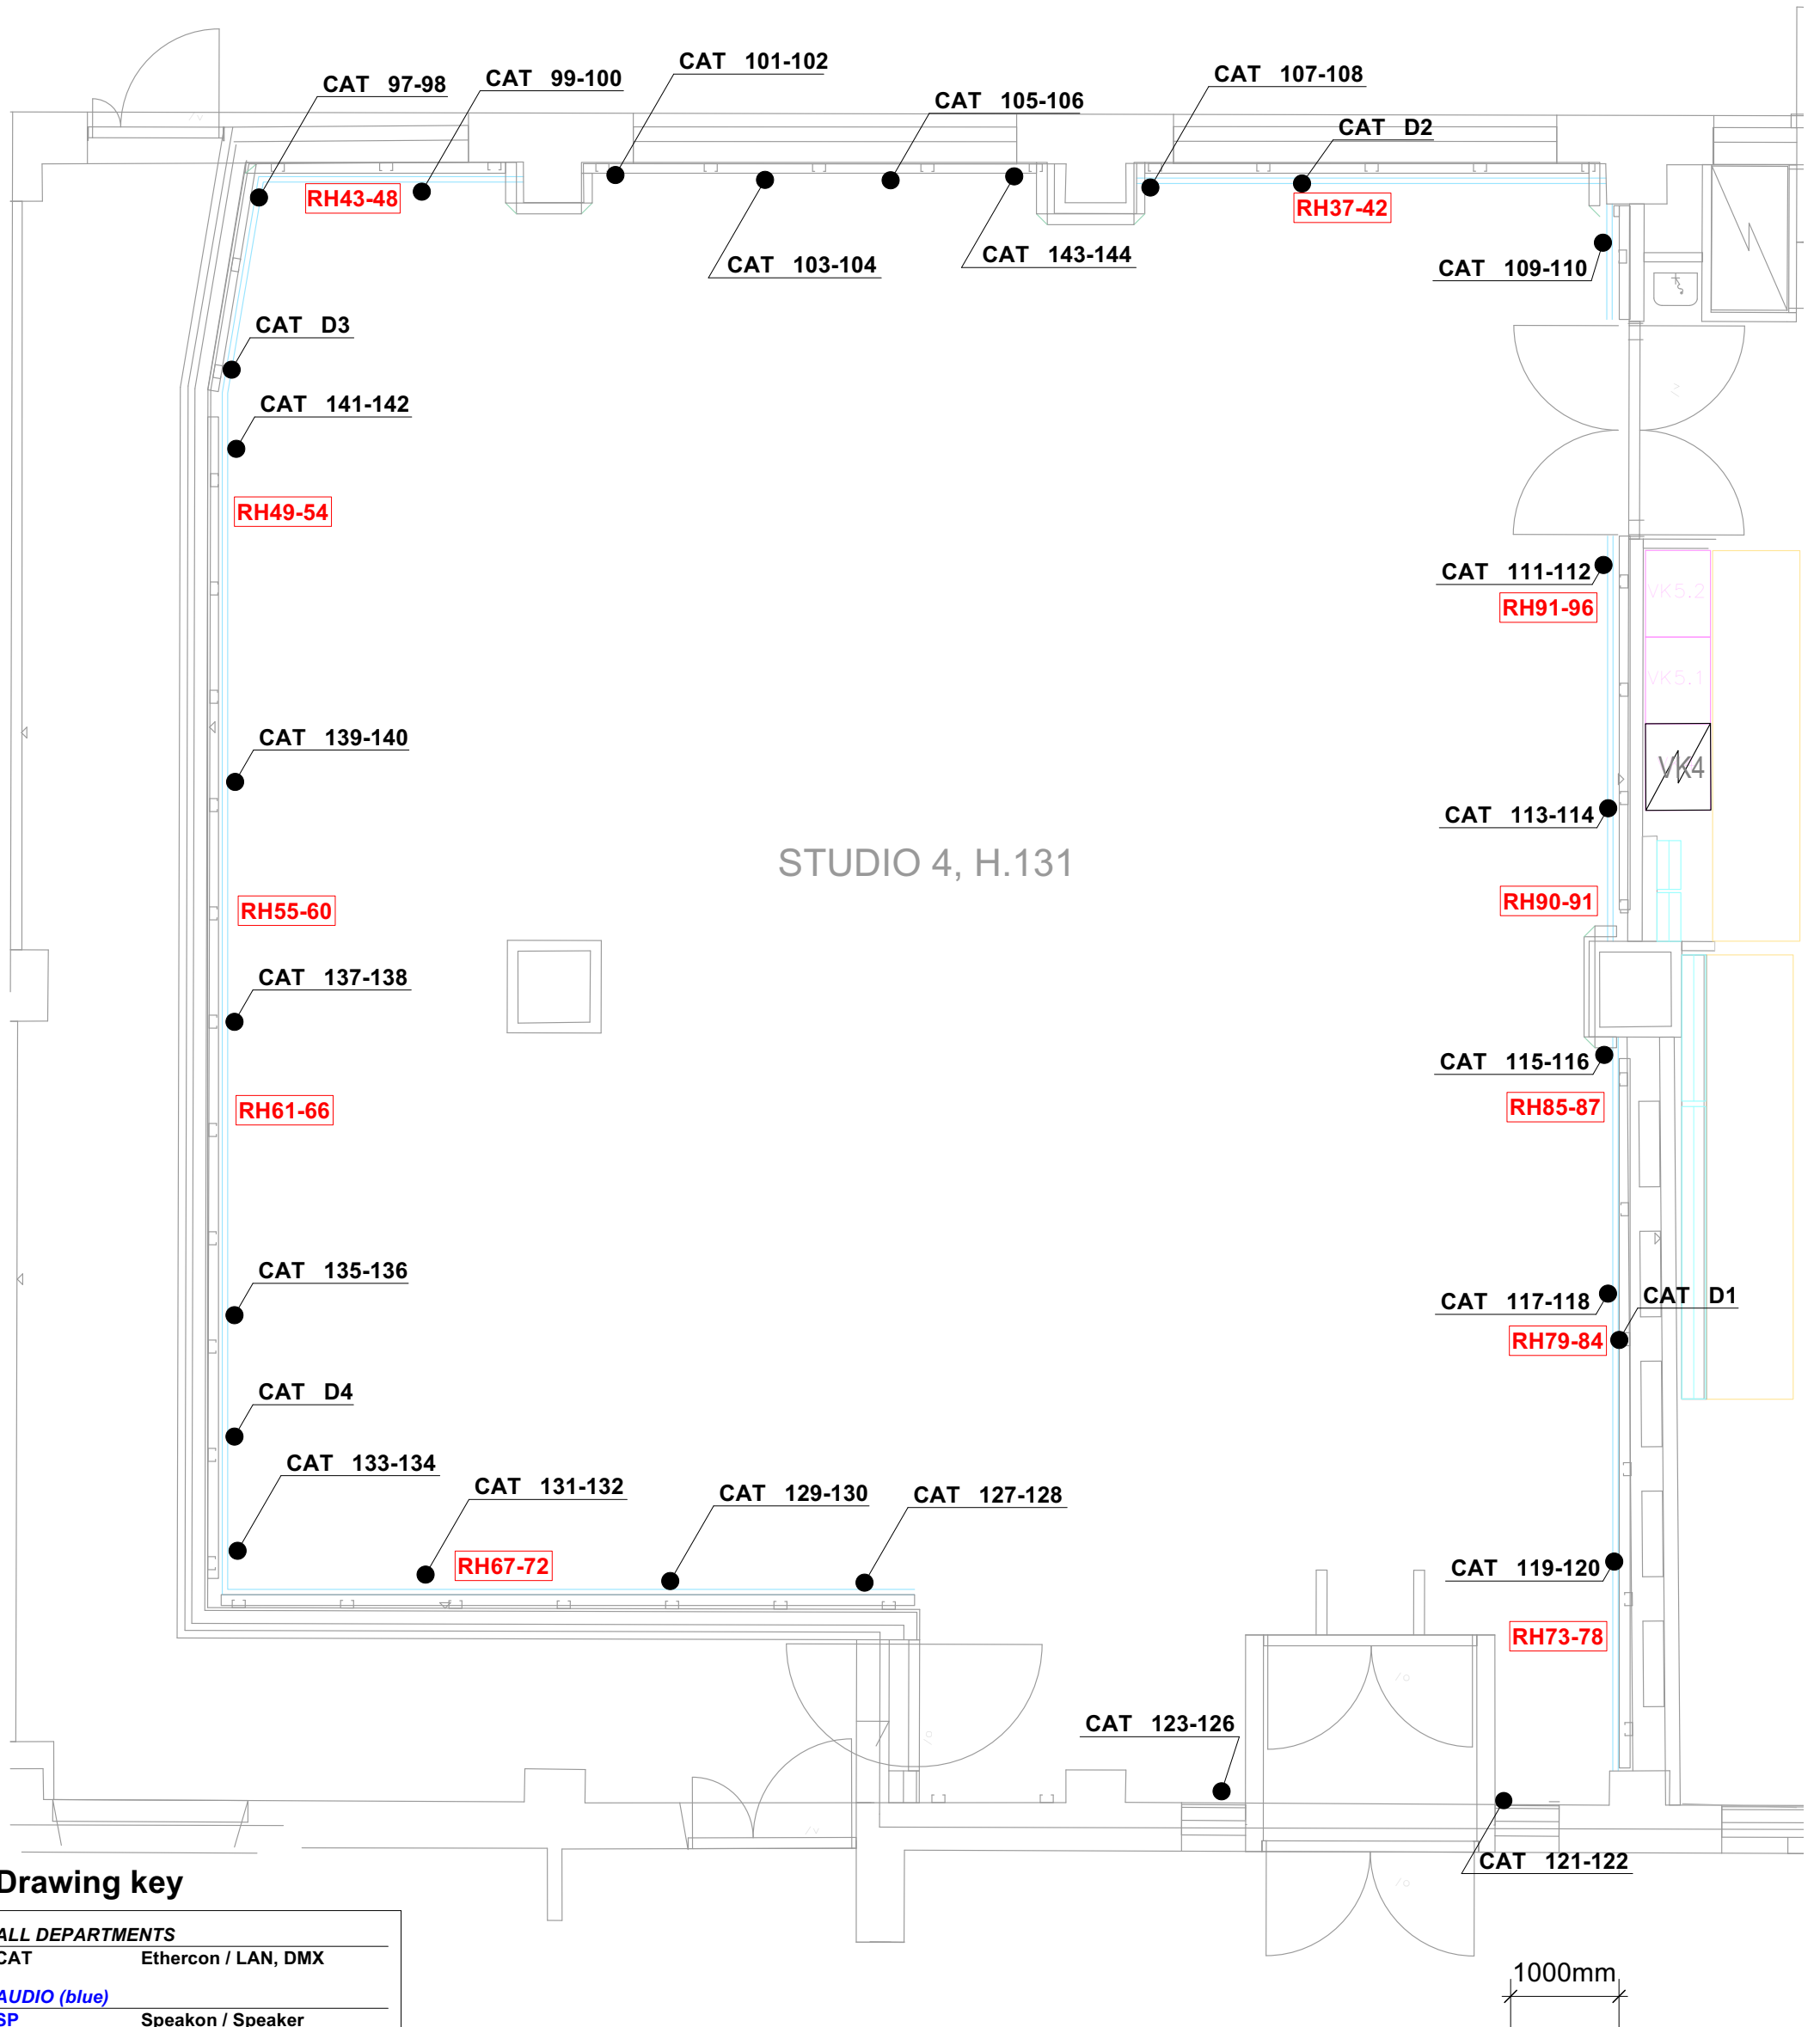

STUDIO 4

Floor Lighting

Drawing key

ALL DEPARTMENTS	
CAT	Ethercon / LAN, DMX
AUDIO (blue)	
SP	Speakon / Speaker
L	XLR male / Line audio
M	XLR female / Mic audio
AS Rxx	Schuko / AV electricity
LIGHTING (red)	
H	Schuko / Dimmer channel
VIDEO (green)	
MM	Opticalcon duo / Fiber

AKUKON

Hiomotie 19
Akukon Oy 00380 HELSINKI tel +358103200700

DESIGNER DRAWN BY DATE
LPi 26.4.2024

PROJECT
Taideyliopiston Teatterikorkeakoulu
Haapaniemenkatu 6
00530 Helsinki

DRAWING CONTENT
STUDIO 4 Floor lighting

SCALE
1:60

DRAWING TYPE
USER DOCUMENT

FILE
240645-30x Studiot 1-4.vwx

XREF

DRAWING NUMBER
240645-304-3

REVISION