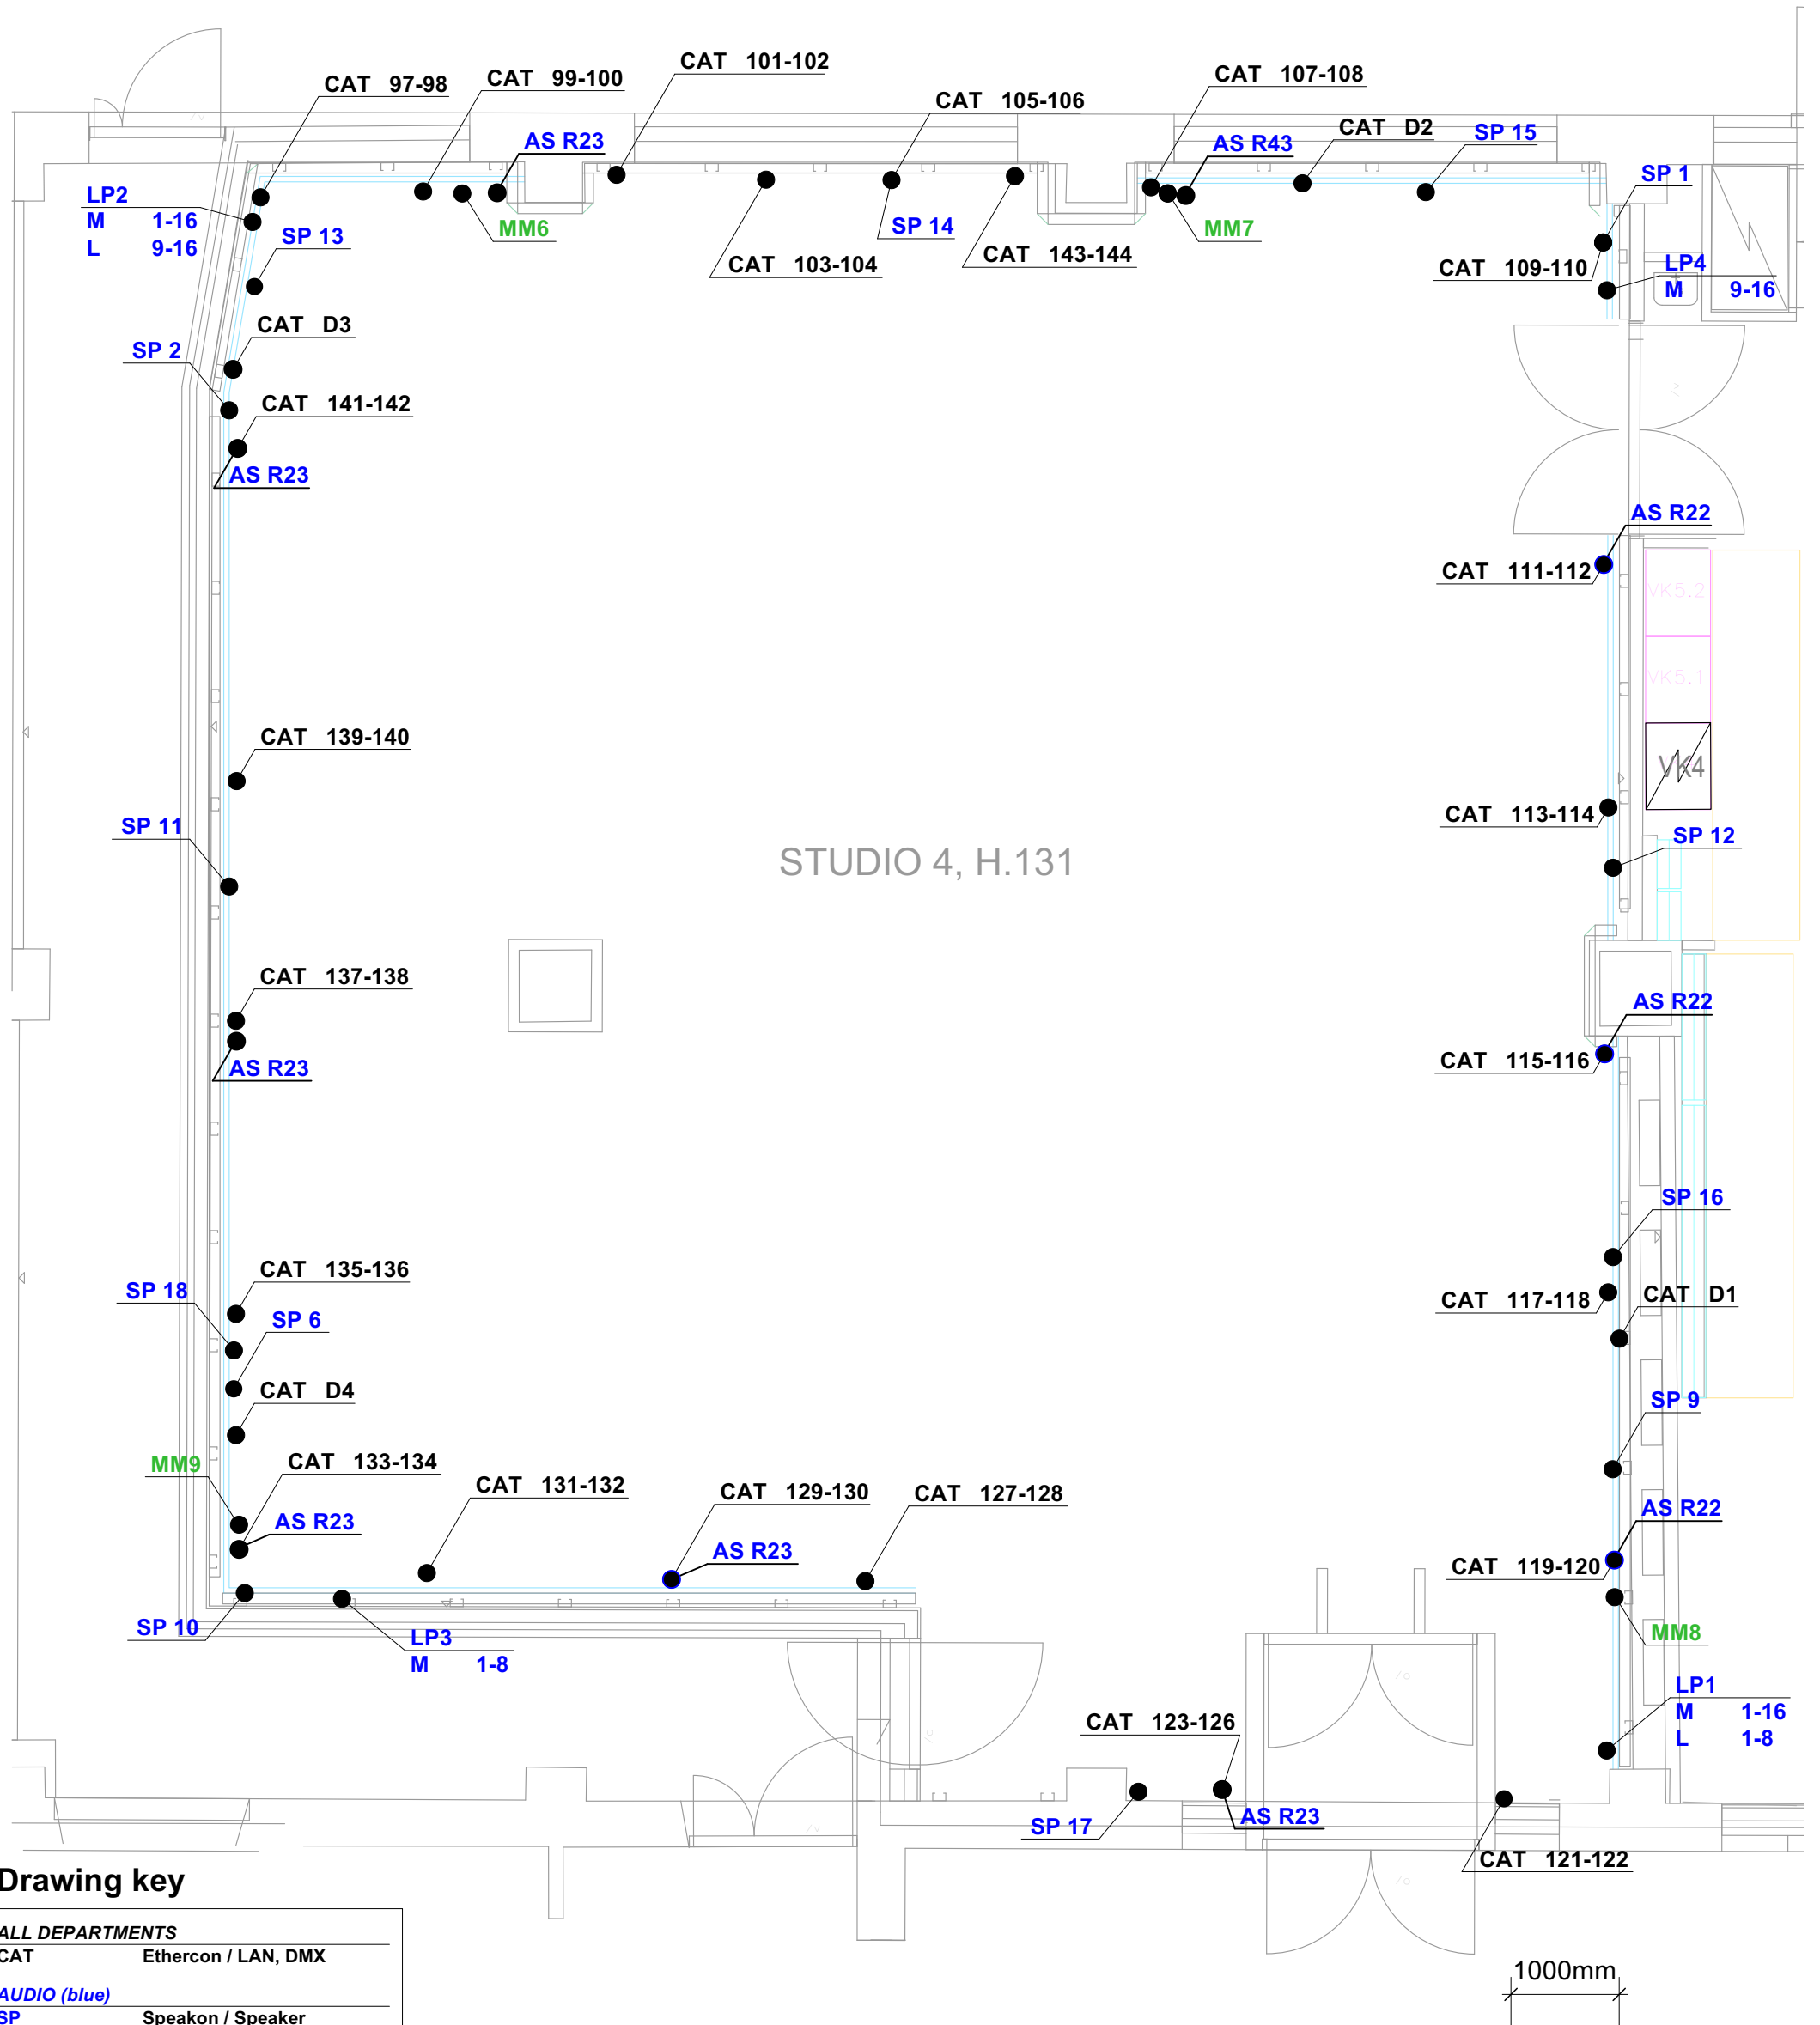

STUDIO 4

Floor

Audio and video

Drawing key

ALL DEPARTMENTS	
CAT	Ethercon / LAN, DMX
AUDIO (blue)	
SP	Speakon / Speaker
L	XLR male / Line audio
M	XLR female / Mic audio
AS Rxx	Schuko / AV electricity
LIGHTING (red)	
H	Schuko / Dimmer channel
VIDEO (green)	
MM	Opticalcon duo / Fiber

AKUKON

Hiomotie 19
Akukon Oy 00380 HELSINKI tel +358103200700

DESIGNER DRAWN BY DATE
LPi 26.4.2024

PROJECT
Taideyliopiston Teatterikorkeakoulu
Haapaniemenkatu 6
00530 Helsinki

DRAWING CONTENT
STUDIO 4 Floor audio and video

SCALE
1:60

DRAWING TYPE
USER DOCUMENT

FILE
240645-30x Studiot 1-4.vwx

XREF

DRAWING NUMBER
240645-304-4

REVISION