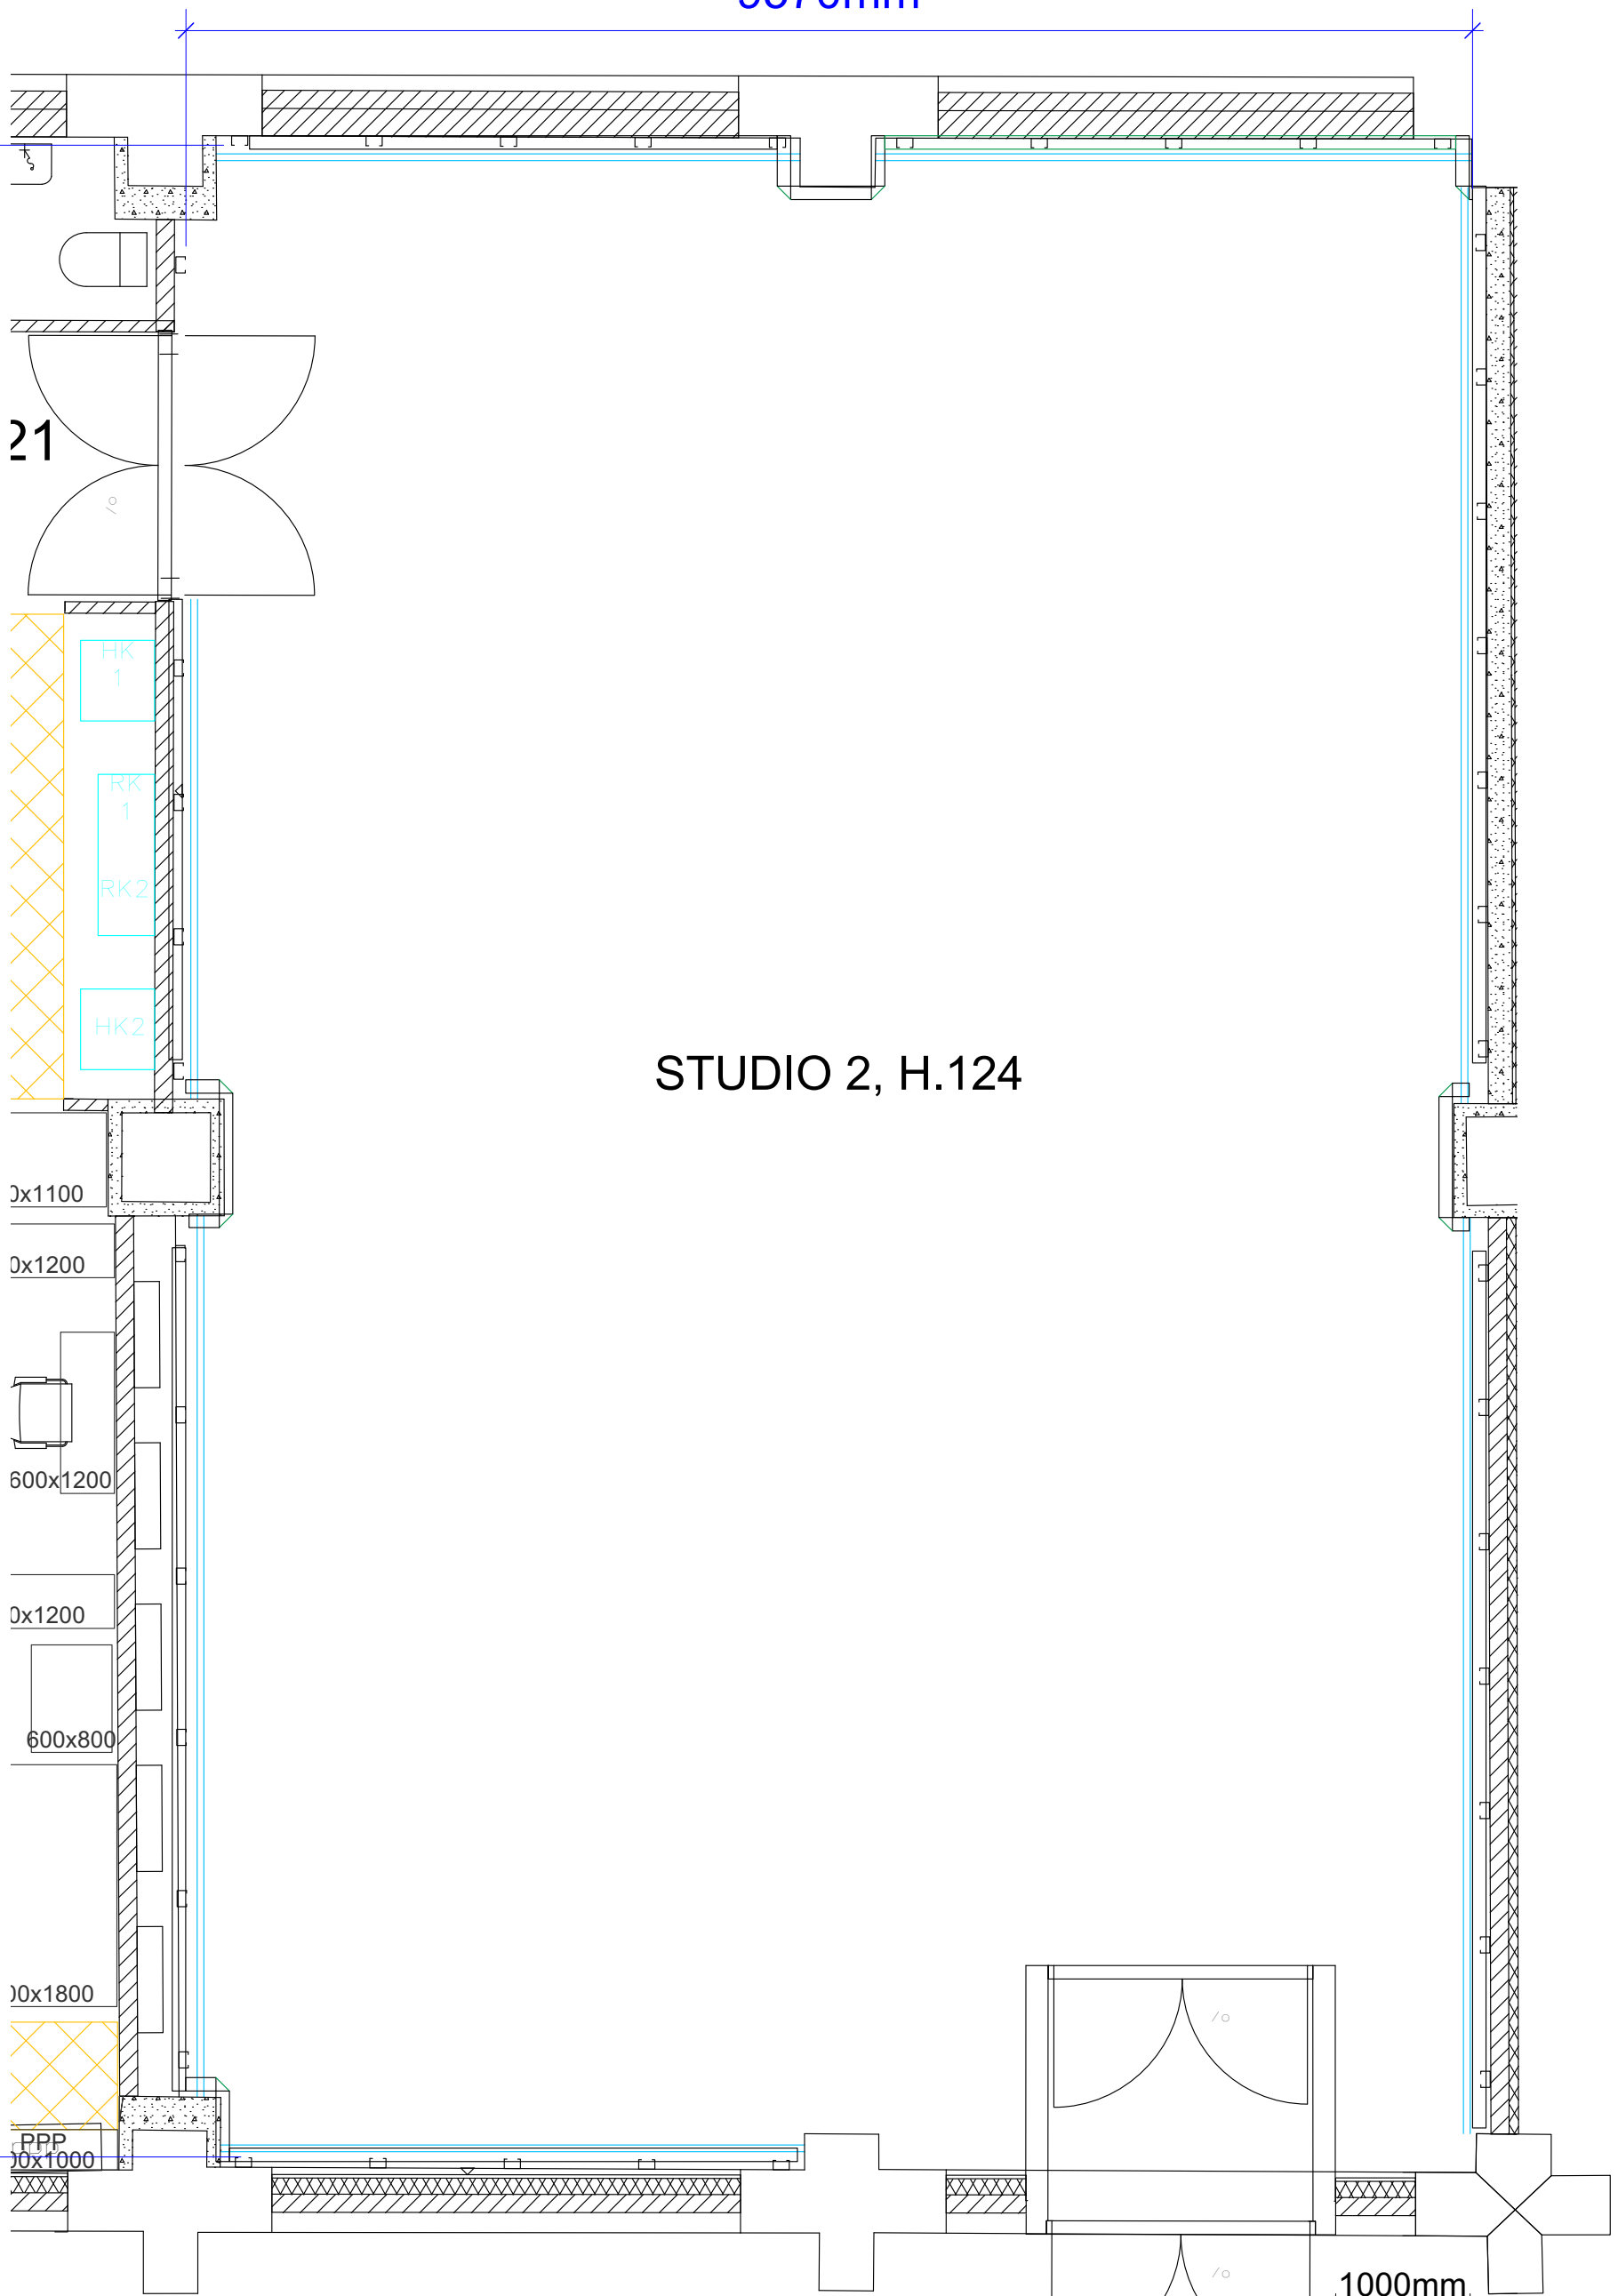

STUDIO 2

9570mm

Floor
Blank

AKUKON

Hiomotie 19
Akukon Oy 00380 HELSINKI tel +358103200700

DESIGNER DRAWN BY DATE
LPi 26.4.2024

PROJECT
Taideyliopiston Teatterikorkeakoulu
Haapaniemenkatu 6
00530 Helsinki

DRAWING CONTENT
STUDIO 2 Floor BLANK

SCALE
1:50

DRAWING TYPE
USER DOCUMENT

FILE
240645-30x Studiot 1-4.vwx
XREF

DRAWING NUMBER
240645-302-1

REVISION