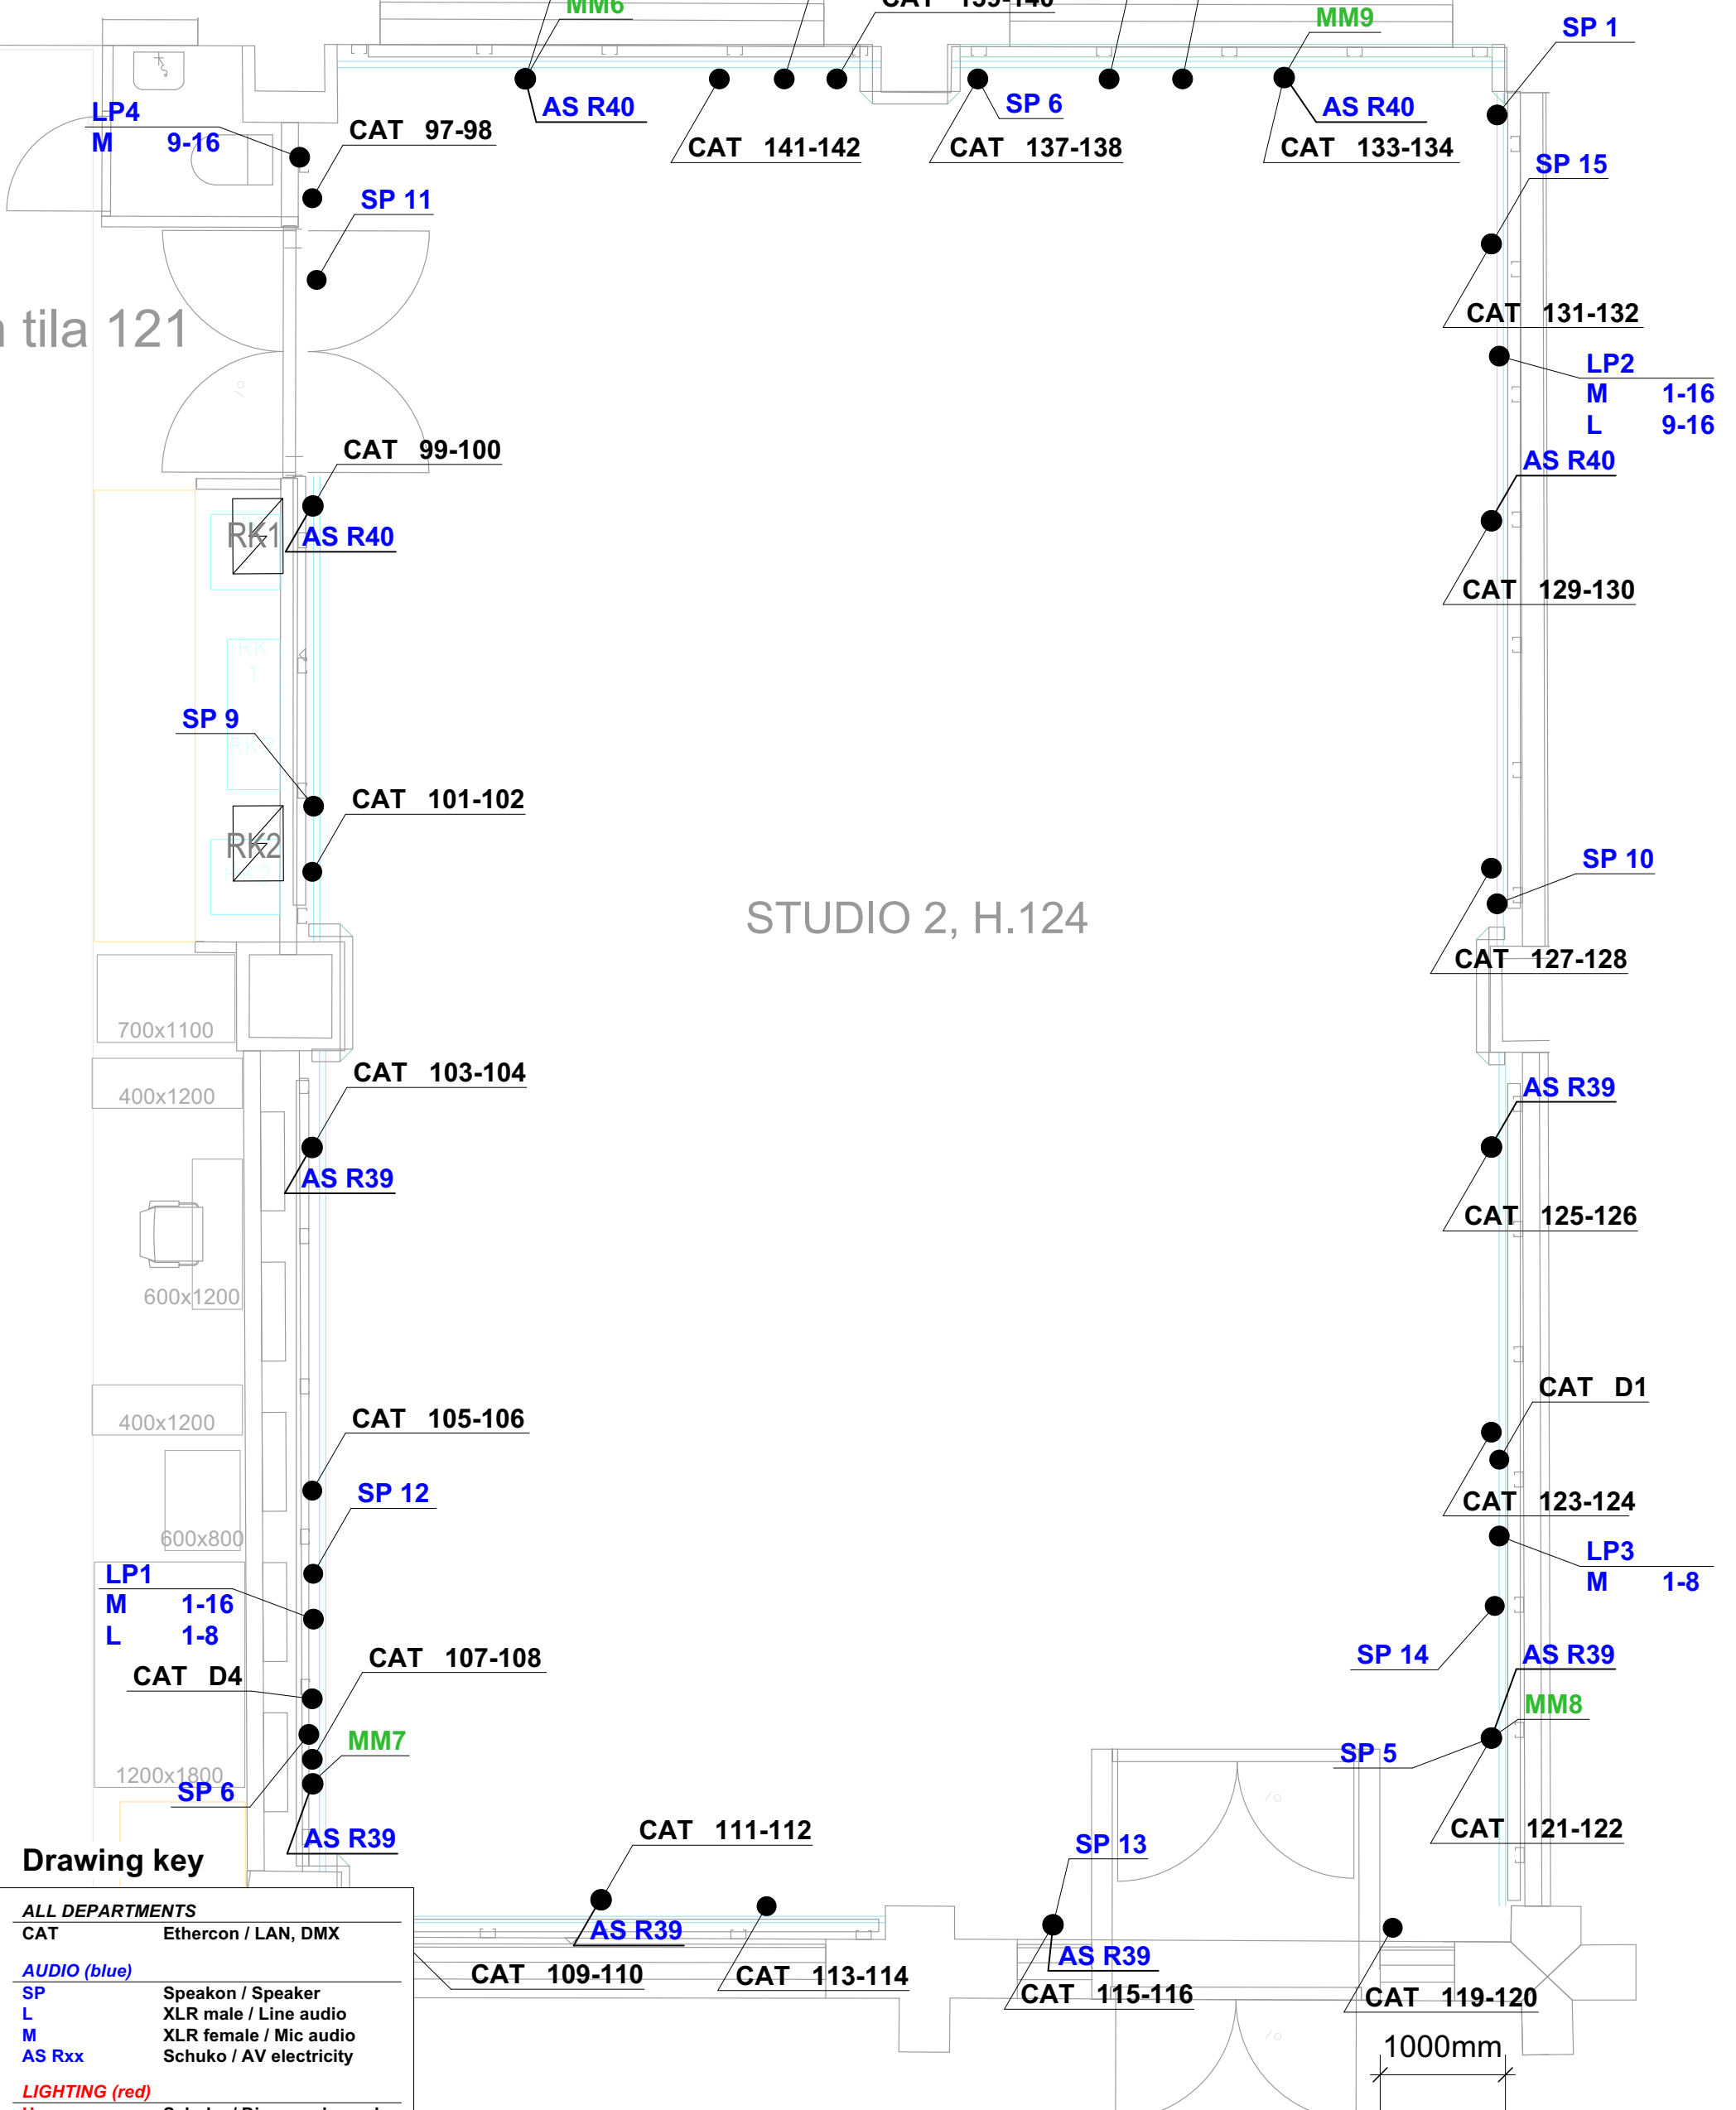

STUDIO 2

Floor

Audio and video

Drawing key

ALL DEPARTMENTS	
CAT	Ethercon / LAN, DMX
AUDIO (blue)	
SP	Speakon / Speaker
L	XLR male / Line audio
M	XLR female / Mic audio
AS Rxx	Schuko / AV electricity
LIGHTING (red)	
H	Schuko / Dimmer channel
VIDEO (green)	
MM	Opticalcon duo / Fiber

Hiomotie 19
Akukon Oy 00380 HELSINKI tel +358103200700

DESIGNER DRAWN BY DATE
LPi 26.4.2024

PROJECT
Taideyliopiston Teatterikorkeakoulu
Haapaniemenkatu 6
00530 Helsinki

DRAWING CONTENT
STUDIO 2 Floor audio and video

SCALE
1:50

DRAWING TYPE
USER DOCUMENT

FILE
240645-30x Studiot 1-4.vwx

XREF

DRAWING NUMBER
240645-302-4

REVISION