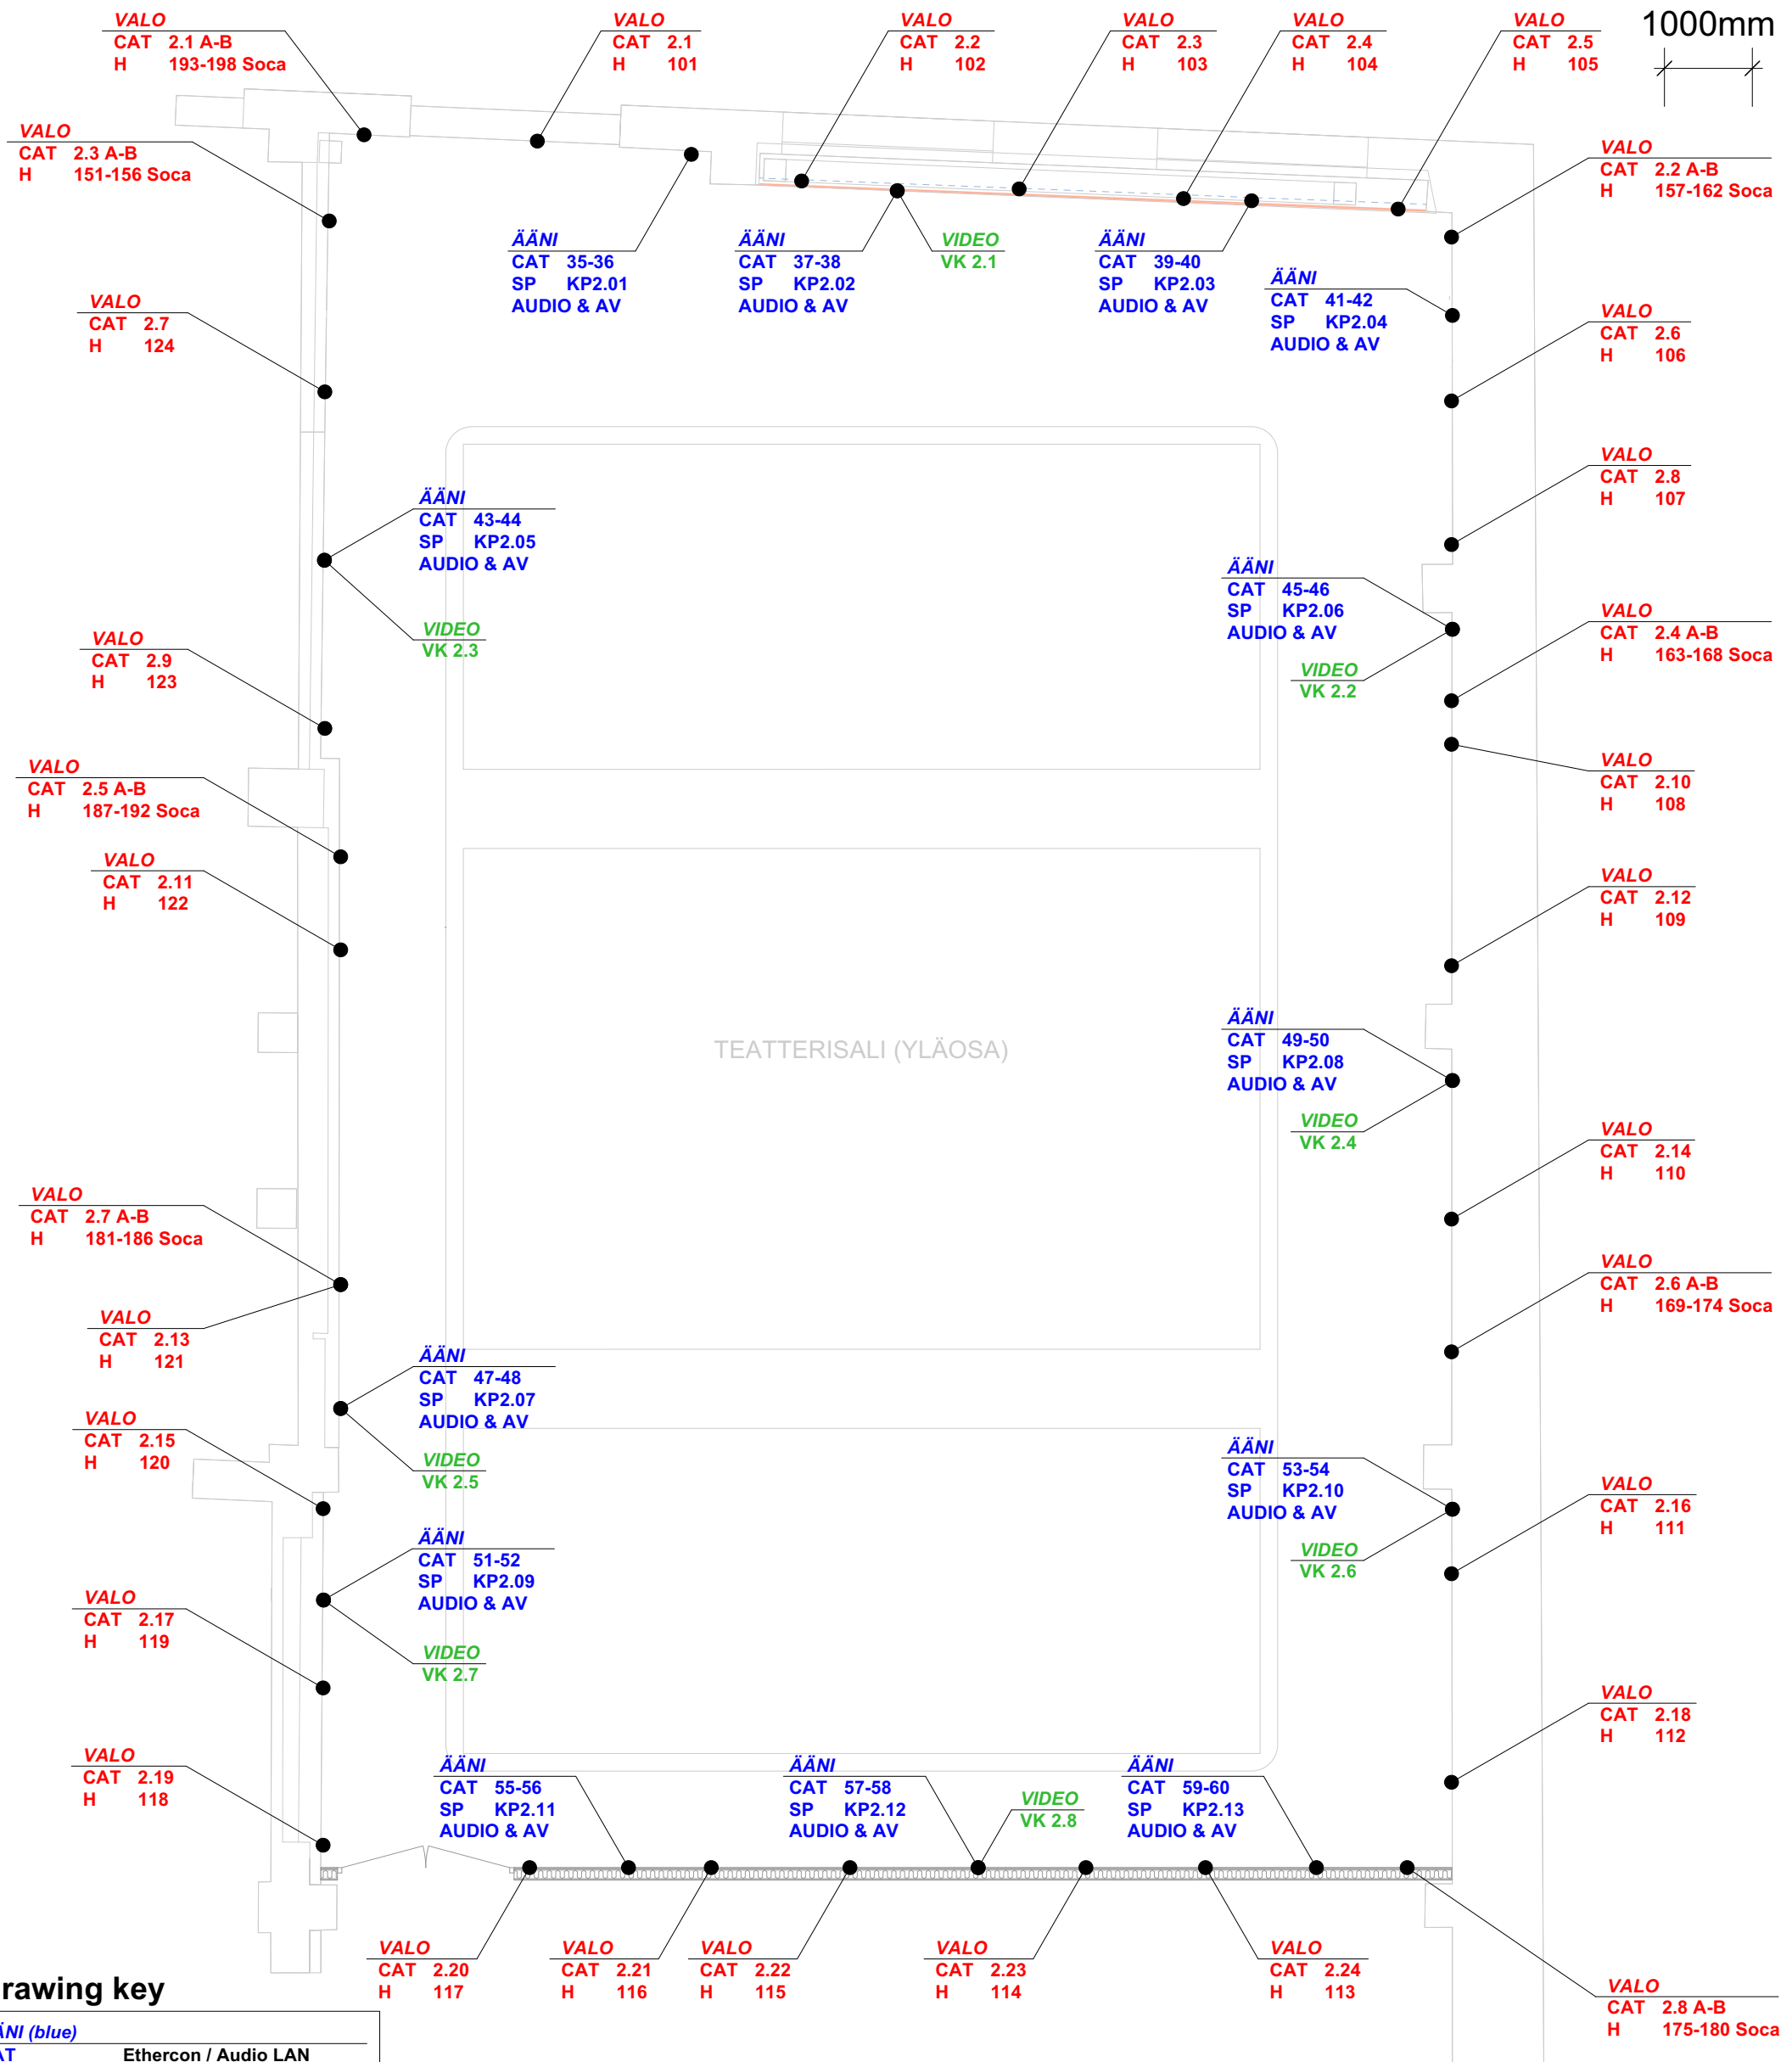

1000mm

Drawing key

ÄÄNI (blue)	
CAT	Ethercon / Audio LAN
SP	Speakon / Speaker
L	XLR male / Line audio
M	XLR female / Mic audio
AUDIO & AV	Schuko / AV electricity
VALO (red)	
CAT	Ethercon / DMX, lighting LAN
H	Schuko / Dimmer
H soca	Socapex / Dimmer
SR	Schuko / Blue light
VIDEO (green)	
VK	Opticalcon duo / Fiber

PROJECT
Taideyliopiston Teatterikorkeakoulu

Haapaniemenkatu 6
00530 Helsinki

DRAWING CONTENT
Teatterisali 2nd floor all departments

SCALE
1:73

DRAWING TYPE
User document

FILE
231330-30x Teatterisalin liitântäpisteet.vwx

XREF
AR 003-02 POHJAPIIRUSTUS, 2.KRS

DESIGNER
LPI

DRAWN BY

DATE
7.11.2023

DRAWING NUMBER
231330-302-2

REVISION